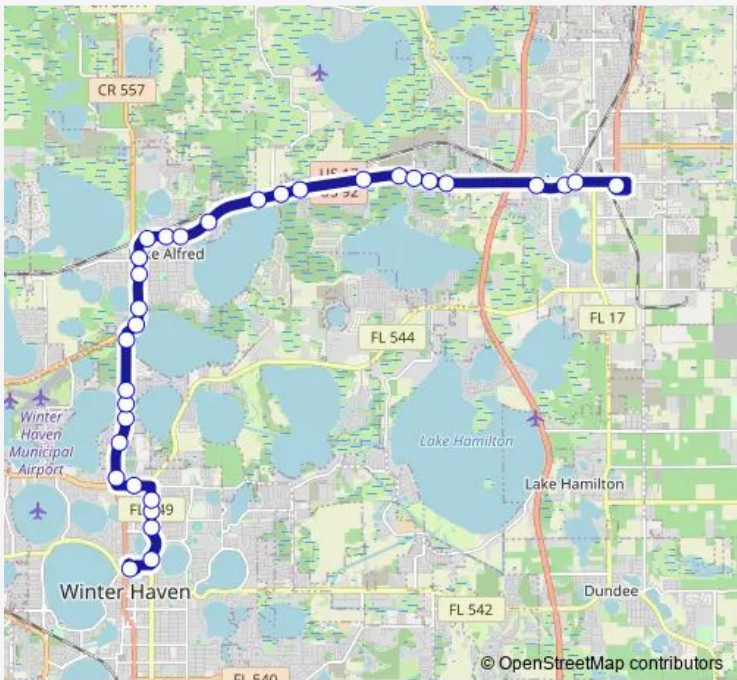

**Bus Wh 15 Winter Haven/ Haines**

[Go to website](#)

**Direction**  
 Winter Haven Downtown Terminal — Haines City Plaza  
 32 stops  
[Open route schedule](#)

- Winter Haven Downtown Terminal
- 1st St N & Ave G Ne
- 1st St N & Ave O Ne
- 1st St N & Palmetto Ave Ne
- 1st St N & Ave R Ne
- Ave T NW & 5th St Nw
- 2000 Hwy 17
- Hwy 17 & 6th St Nw
- Hwy 17 & Hyland Ave
- Hwy 17 & Oak Crest St Nw
- Hwy 17 & Carefree Cove
- Hwy 17 & Hwy 17/92
- Hwy 17/92
- Hwy 17/92 & Mackay Blvd
- Hwy 17/92 & E Cummings St
- Hwy 17/92 & Haines Blvd (Lake Alfred)
- Hwy 17/92 & Seminole Ave
- Hwy 17/92 & Glencruiten Ave
- Hwy 17/92 & Ricklynn St
- Hwy 17/92 & Lee Jackson Hwy
- Hwy 17/92 & Friendly RV Park

Route schedule  
 Winter Haven Downtown Terminal — Haines City Plaza

Monday	05:45-17:45
Tuesday	05:45-17:45
Wednesday	05:45-17:45
Thursday	05:45-17:45
Friday	05:45-17:45
Saturday	06:45-13:45
Sunday	—

Route info  
 Direction: Winter Haven Downtown Terminal  
 Stops: 32  
 Trip Duration: 0 hour 30 min

Wh 15 — Winter Haven/ Haines **BusMaps**

5401 Hwy 17/92

Hwy 17/92 & Century Dr

Hwy 17/92 & Sweetwater Club Blvd

4467 Hwy 17/92

Hwy 17/92 & Fletcher Trailer Park Rd

Hwy 17/92 & Plantation Landings Dr

Hwy 17/92 & Dyson Rd

## Route info

Direction: Haines City Plaza

Stops: 33

Trip Duration: 0 hour 35 min

Hwy 17 & Inman Dr

Hwy 17 & Ave W Nw

Ave T NW & Unity Way Nw

1st St N & Ave R Nw