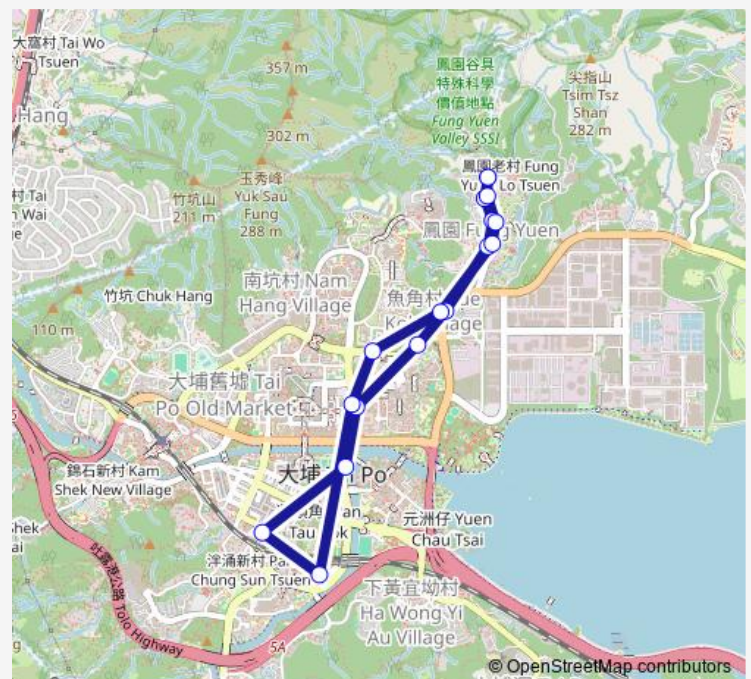

### Route schedule

Fung Yuen — Fung Yuen

Monday 09:00-22:00

Tuesday 09:00-22:00

Wednesday 09:00-22:00

Thursday 09:00-22:00

Friday 09:00-22:00

Saturday 09:00-22:00

### Route info

Direction: Fung Yuen

Stops: 17

Trip Duration: 0 hour 17 min

20p — Fung Yuen - TAI PO Market Station (Circular) (Supplementary Service)

**Direction**

Fung Yuen — Fung Yuen

8 stops