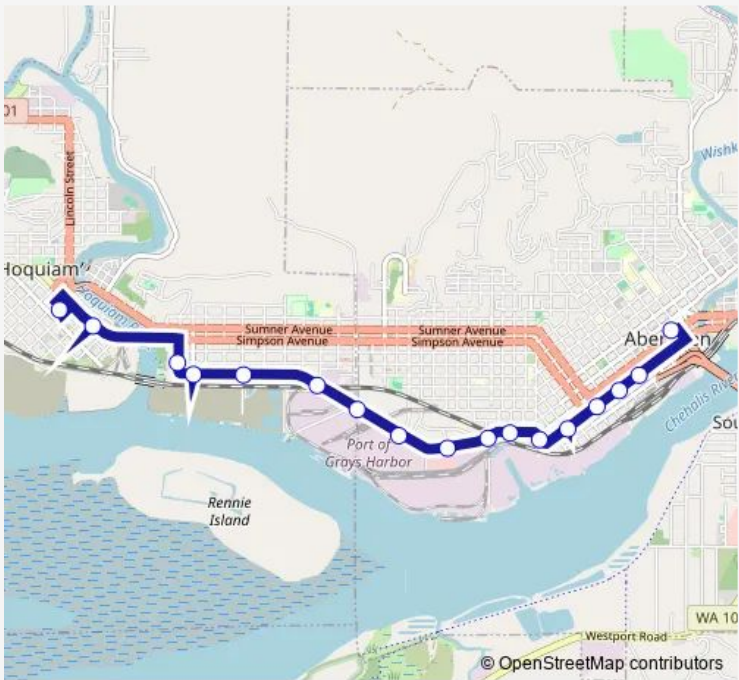

Bus 20P Port Dock Industrial Road

[Go to website](#)

Direction
 Hoquiam Transit Center — Aberdeen Transit Center
 17 stops
[Open route schedule](#)

- Hoquiam Transit Center
- Simpson at 9th
- 22nd at Pacific
- 23rd at Bay Ave
- Bay Ave at Ontario St
- Port Industrial Rd at 30th
- Port Industrial Rd at Myrtle St
- Port Industrial at S Maple St
- Port Industrial Rd at Commerce St
- Port Industrial Rd at East Terminal Rd
- Port Industrial Rd at South Thornton St
- South Garfield St
- West Heron at South Lincoln St
- Heron at Alder
- Heron at Jefferson
- Heron at L (Safeway)
- Aberdeen Transit Center

Route info
 Direction: Hoquiam Transit Center
 Stops: 17
 Trip Duration: 0 hour 15 min

Direction

Port Industrial at 30th St — Hoquiam Transit Center

2 stops

[Open route schedule](#)

Port Industrial at 30th St

Stops: 2

Trip Duration: 0 hour 10 min

Direction

Aberdeen Transit Center — Port Industrial at 30th St

8 stops

[Open route schedule](#)

Aberdeen Transit Center

Wishkah at Broadway

Monday	09:00-22:20
Tuesday	09:00-22:20
Wednesday	09:00-22:20
Thursday	09:00-22:20
Friday	09:00-22:20
Saturday	11:00-20:46
Sunday	11:00-20:46

Route info

Direction: Aberdeen Transit Center

Stops: 8

Trip Duration: 0 hour 9 min