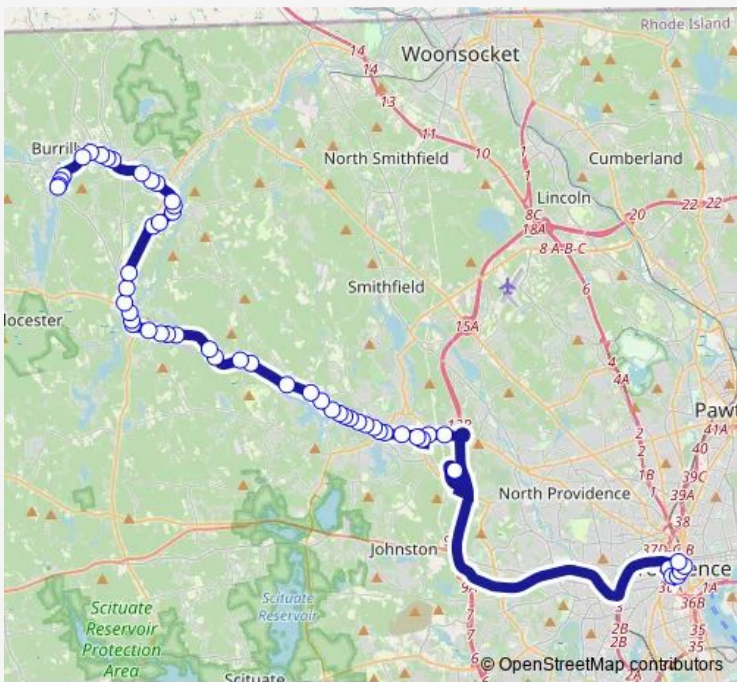

Bus 9x Pascoag Express

[Go to website](#)

Direction
 Rhode Island Convention Center (Sabin) — Sayles Avenue (after Bridgeway)
 55 stops
[Open route schedule](#)

- Rhode Island Convention Center (Sabin)
- Westminster Street
- Weybosset before Richmond
- Weybosset & Eddy
- Turks Head (Weybosset before Post Office)
- Exchange Terrace (Kennedy Plaza - Stop X)
- Citizens Bank - Johnston
- Putnam before Levi
- Putnam at Apple Valley Mall
- Stop & Shop (Smithfield)
- Park & Ride (Commerce St - Smithfield)
- Putnam opposite Maplecrest
- Putnam before Pleasant View
- Greenville (RI-44 & RI-116)
- Putnam after Austin
- Putnam opposite St Philip School
- Putnam opposite Arthur
- Opposite 668 Putnam
- 711 Putnam
- Putnam opposite Greenville
- Opposite 781 Putnam

Route schedule
 Rhode Island Convention Center (Sabin) — Sayles Avenue (after Bridgeway)

Monday	06:05-17:08
Tuesday	06:05-17:08
Wednesday	06:05-17:08
Thursday	06:05-17:08
Friday	06:05-17:08
Saturday	—
Sunday	—

Route info
 Direction: Rhode Island Convention Center (Sabin)
 Stops: 55
 Trip Duration: 1 hour 8 min

777 Putnam

Opposite 66 Putnam

185 Putnam

401 Putnam

Putnam before Absalona Hill

Before 617 Putnam

765 Putnam