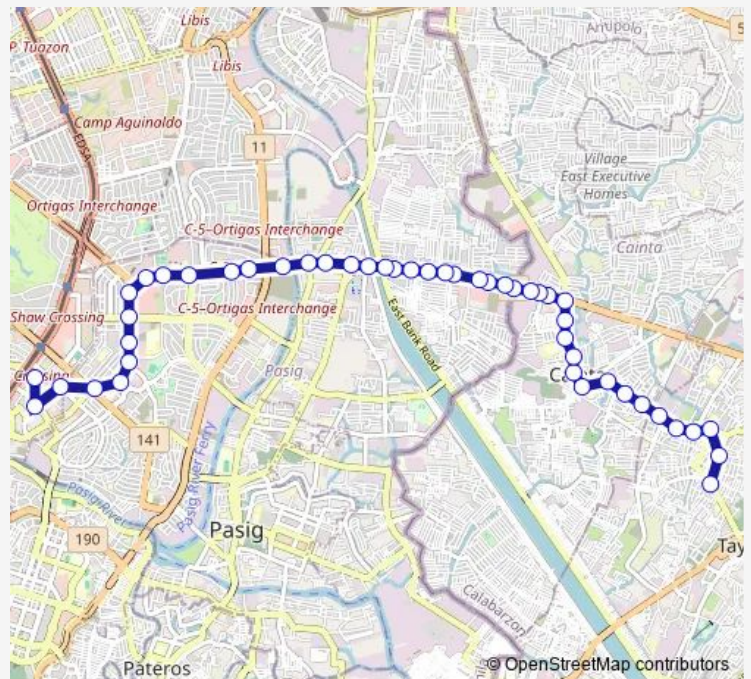

Route schedule

Rizal Ave / B.A. Cruz Intersection, Taytay, Manila — Mayflower, Mandaluyong City, Manila

Monday	00:00
Tuesday	00:00
Wednesday	00:00
Thursday	00:00
Friday	00:00
Saturday	00:00
Sunday	00:00

Route info

Direction: Rizal Ave / B.A. Cruz Intersection, Taytay, Manila

Stops: 47

Trip Duration: 0 hour 59 min

■ Npasig-Crossing via Taytay

Ortigas Ave, Pagis City, Manila

Ortigas Ave, Pagis City, Manila

Ortigas Ave, Pagis City, Manila