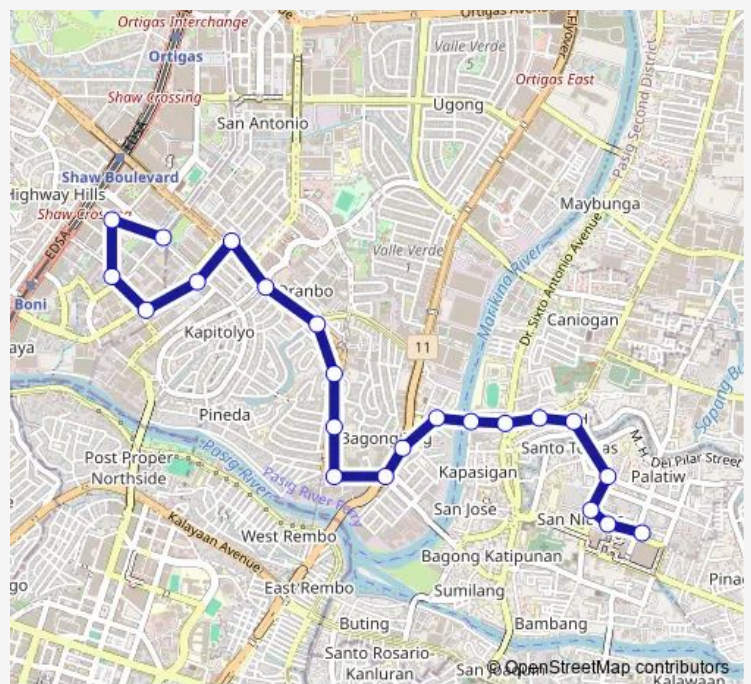

Rizal Medical Centre, Pasig Blvd, Pasig City, Manila

Pasig Blvd / C-5 Intersection, Pasig City, Manila

Pasig Blvd, Pasig City, Manila

Pasig Blvd, Pasig City, Manila

Lakeview Dr / Pasig Blvd Intersection, Pasig City, Manila

Shaw Blvd, Pasig City, Manila

Shaw Blvd, Pasig City, Manila

Shaw College, Shaw Blvd, Manila

Pioneer, Pasig City, Manila

Reliance St, Mandaluyong City, Manila

Reliance St, Mandaluyong City, Manila

**Route schedule**

Caruncho Ave / Market Ave Intersection, Pasig City, Manila  
 — Sheridan / United Street, Mandaluyong City, Manila

Monday	00:00
Tuesday	00:00
Wednesday	00:00
Thursday	00:00
Friday	00:00
Saturday	00:00
Sunday	00:00

**Route info**

Direction: Caruncho Ave / Market Ave Intersection, Pasig City, Manila

Stops: 22

Trip Duration: 0 hour 29 min

■ Npasig-Crossing via Taytay

Mayflower, Mandaluyong City, Manila

Sheridan / United Street, Mandaluyong City, Manila