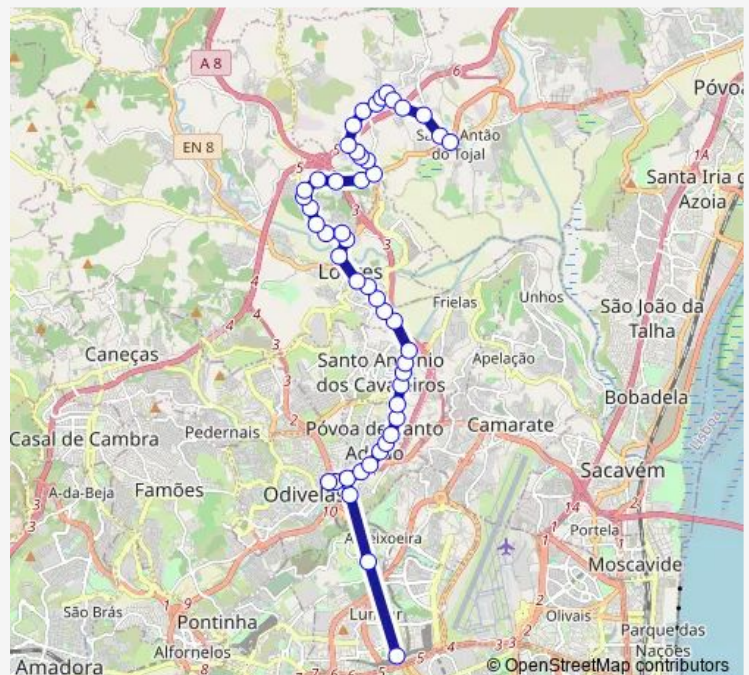

Monday 07:20-20:10

Tuesday 07:20-20:10

Wednesday 07:20-20:10

Thursday 07:20-20:10

Friday 07:20-20:10

Saturday —

Sunday —

Route info

Direction: Lisboa (Campo Grande)

Stops: 49

Trip Duration: 0 hour 45 min

■ 337 - Lisboa (Campo Grande) - Tojal

Loures (Esc Secundária)

Loures (Lgo Câmara)

Loures (X) R Horta Ponte

Fanqueiro (Supermercado)