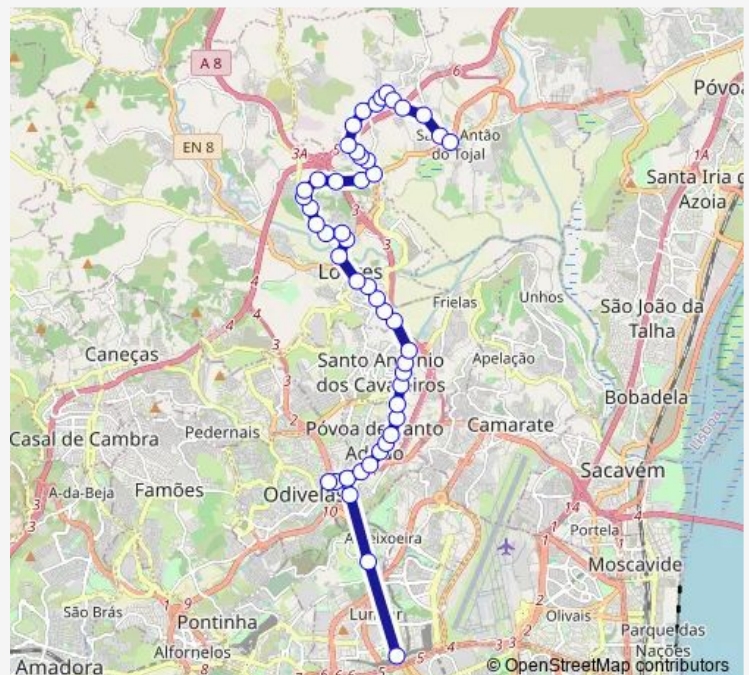

Monday 07:20-20:10

Tuesday 07:20-20:10

Wednesday 07:20-20:10

Thursday 07:20-20:10

Friday 07:20-20:10

Saturday —

Sunday —

Route info

Direction: Lisboa (Campo Grande)

Stops: 49

Trip Duration: 0 hour 45 min

■ 337 - Lisboa (Campo Grande) - Tojal

Loures (Esc Secundária)

Loures (Lgo Câmara)

Loures (X) R Horta Ponte

Fanqueiro (Supermercado)