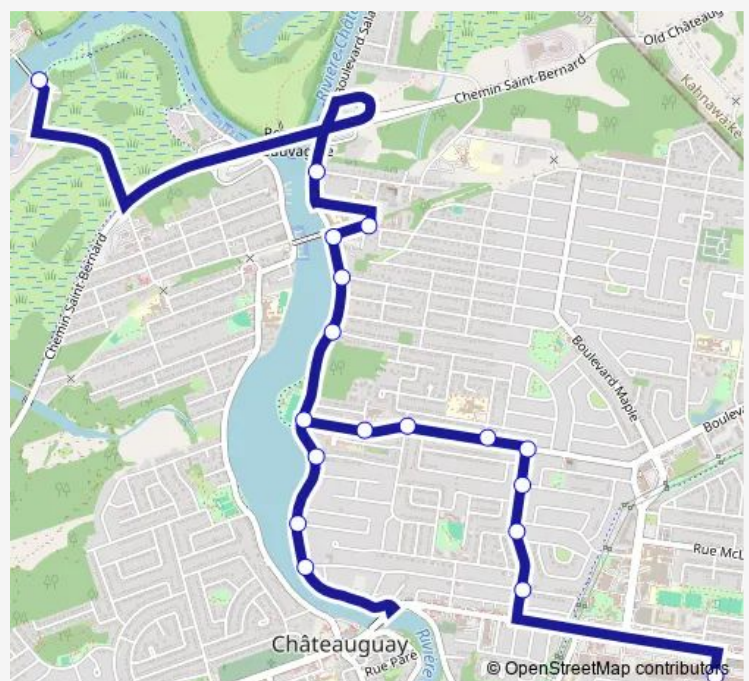

Saturday 05:35-02:04⁺¹

Sunday 05:35-02:00⁺¹

Route info

Direction: Centre Régional de Châteauguay

Stops: 18

Trip Duration: 0 hour 14 min

Direction

Edmour / Vinet Ouest — Centre Régional de Châteauguay

16 stops

[Open route schedule](#)

Edmour / Vinet Ouest

Notre-Dame Nord / Edmour

Bernard / D'Youville

D'Youville / Duranceau

D'Youville / Taylor

Notre-Dame Nord / Taylor

Notre-Dame Nord / Jeanne-d'Arc

Brault / D'Youville

D'Youville / Saint-Jean

D'Youville / Tougas

D'Youville / Roy

D'Youville / Girouard

Girouard / Letendre

Deguire / Letendre

Route info

Direction: Edmour / Vinet Ouest

Stops: 16

Trip Duration: 0 hour 12 min

T-25 Communal Taxi Service time schedules and route maps are available in an offline PDF at busmaps.com. Use the busmaps.com website to see live bus times, train schedule or subway schedule, and step-by-step directions for all public transit in Mercier