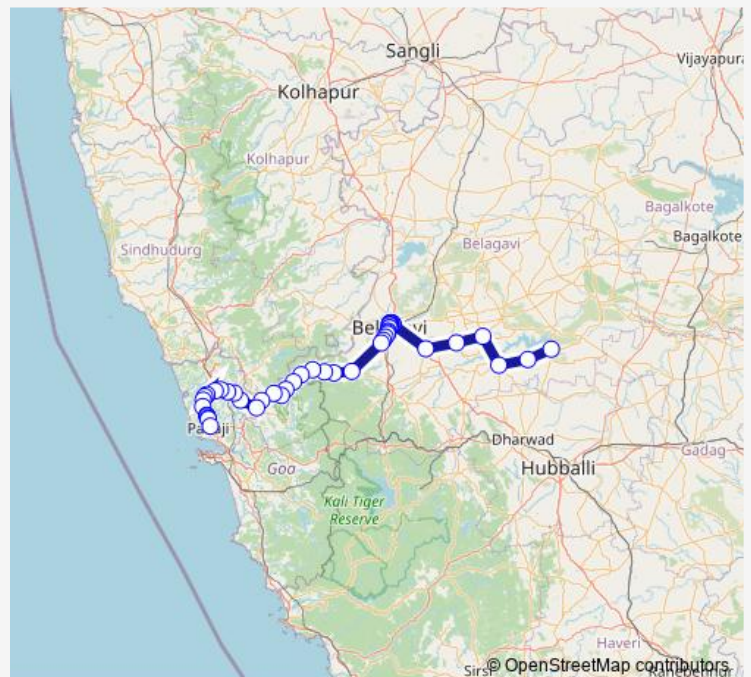

RIs College

Bogarves City

Bogarves

Belgavi Railway Bus Stand

Belgaum Railway Station Road

Tilakwadi 1st Gate

Tilakwadi 2nd Gate

Tilakwadi 3rd Gate

Thursday 14:30

Friday 14:30

Saturday 14:30

Sunday 14:30

Route info

Direction: Saundatti Bus Stand Ksrctc

Stops: 47

Trip Duration: 6 hour 15 min