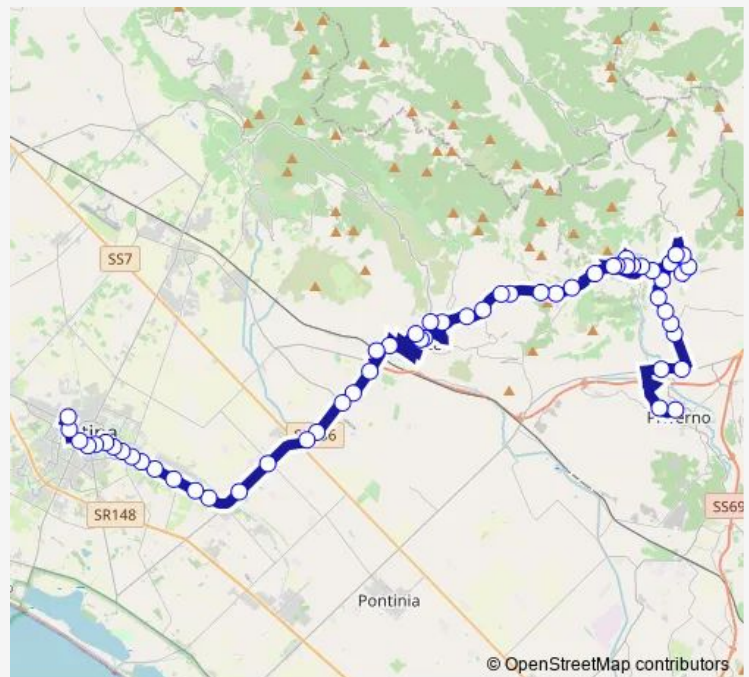

Maenza | Via Ponte Bocchetta # f3394

Roccagorga | Cimitero # f3395

Roccagorga | Via Monticello Piccolo # f3367

Roccagorga | Via Borgo Sant'Antonio # f3368

**Route schedule**

Priverno | Terminal Bus | Ist. Superiore T. Rossi # f3429 —  
Latina | Terminal Bus # f3092

Monday 07:15-18:05

Tuesday 07:15-18:05

Wednesday 07:15-18:05

Thursday 07:15-18:05

Friday 07:15-18:05

Saturday 07:15-18:05

Sunday —

**Route info**

Direction: Priverno | Terminal Bus | Ist. Superiore T. Rossi # f3429

Stops: 60

Trip Duration: 1 hour 35 min

Priverno - Latina # Lt709d

Roccagorga | Piazza 6 Gennaio # f3369

Roccagorga | Via Colombo # f3370