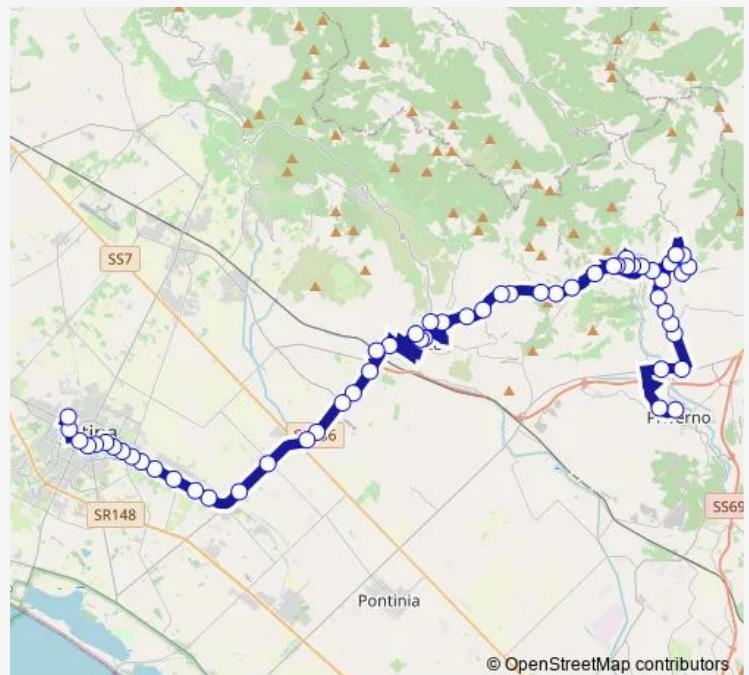

Monday 07:15-18:05

Tuesday 07:15-18:05

Wednesday 07:15-18:05

Thursday 07:15-18:05

Friday 07:15-18:05

Saturday 07:15-18:05

Sunday —

Route info

Direction: Priverno | Terminal Bus | Ist. Superiore T. Rossi # f3429

Stops: 60

Trip Duration: 1 hour 35 min

Priverno - Latina # Lt709d

Roccagorga | Piazza 6 Gennaio # f3369

Roccagorga | Via Colombo # f3370