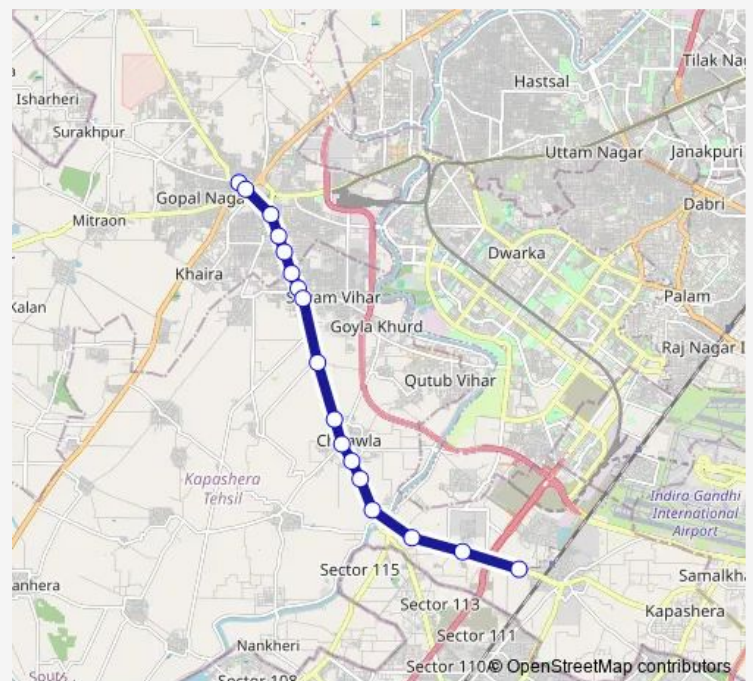

Bus 578stlup

[Go to website](#)

Direction

Najafgarh Terminal — Bijwasan Railway Station Xing (Before cross the flyover)

17 stops

[Open route schedule](#)

Najafgarh Terminal

Najafgarh/ Jharonda Stand

Chhawla Village

Chhawla Village

BSF Camp Chhawla

BSF Camp Chhawla

Bamnauly Power House

Bamnoli

Bijwasan Railway Station Xing (Before cross the flyover)

Route schedule

Najafgarh Terminal — Bijwasan Railway Station Xing (Before cross the flyover)

Monday 17:56-22:42

Tuesday 17:56-22:42

Wednesday 17:56-22:42

Thursday 17:56-22:42

Friday 17:56-22:42

Saturday 17:56-22:42

Sunday 17:56-22:42

Route info

Direction: Najafgarh Terminal

Stops: 17

Trip Duration: 1 hour 11 min

■ 578stlup

578stlup Bus time schedules and route maps are available in an offline PDF at busmaps.com. Use the busmaps.com website to see live bus times, train schedule or subway schedule, and step-by-step directions for all public transit in Roshanpura