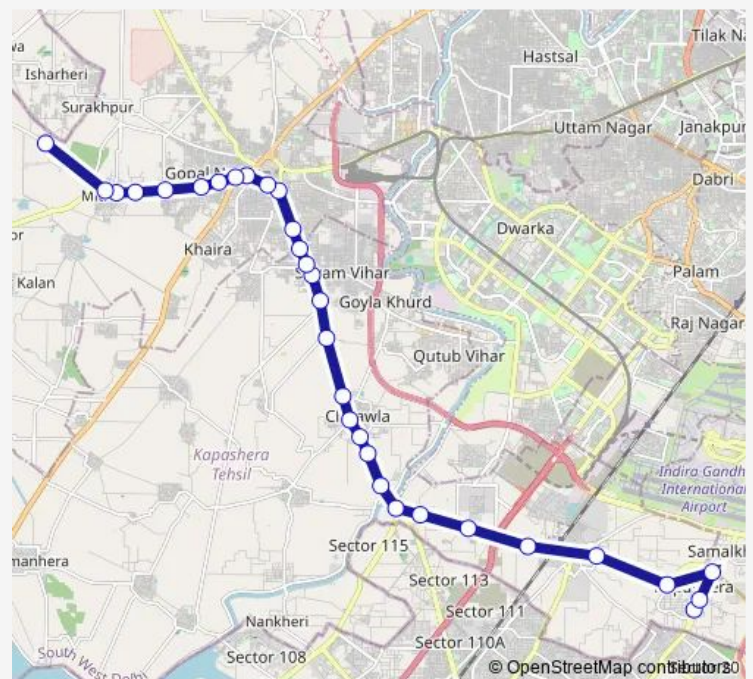

### Route schedule

Kapashera Border — Kair Depot

Monday 04:25-09:25

Tuesday 04:25-09:25

Wednesday 04:25-09:25

Thursday 04:25-09:25

Friday 04:25-09:25

Saturday 04:25-09:25

### Route info

Direction: Kapashera Border

Stops: 31

Trip Duration: 1 hour 28 min

■ 578stlup

BusMaps

Police Station Najafgarh

Najafgarh Dhansa Stand