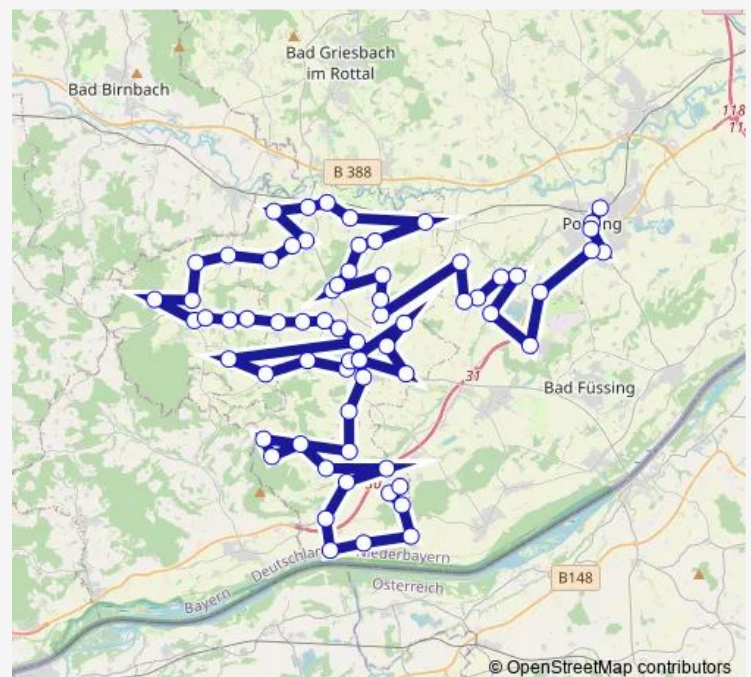

Eggenberg bei Rotthalmünster

Wurmstorf

Rotthalmünster, Mittelschule

Route schedule

Voglarn bei Malching, Hs-Nr.8 — Pocking

Monday 10:31-16:03

Tuesday 10:31-16:03

Wednesday 10:31-16:03

Thursday 10:31-16:03

Friday 10:31-16:03

Saturday 08:03-17:03

Sunday 07:03-16:03

Route info

Direction: Voglarn bei Malching, Hs-Nr.8

Stops: 67

Trip Duration: 1 hour 51 min

8585

BusMaps

Rotthalmünster, Lindenstr.

Unterwesterbach, Kreuzung

Oberwesterbach

Kohlleiten

Rotthalmünster, Griesb. Str.

Pattenham, Sagermühle

Tuesday 08:35-17:05

Wednesday 08:35-17:05

Thursday 08:35-17:05

Friday 08:35-17:05

Saturday 10:05-19:05

Sunday 09:05-18:05

Route info

Direction: Pocking