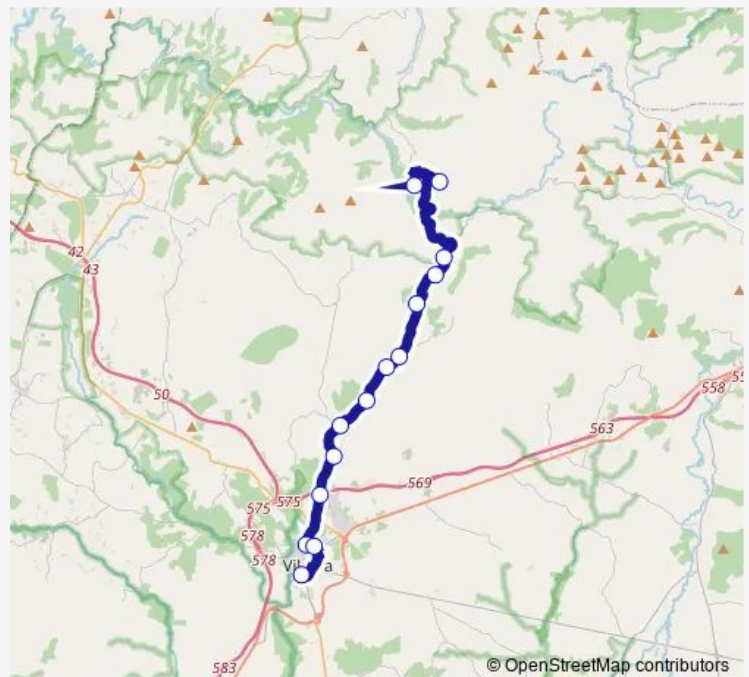

Thursday 14:15

Friday 14:15

Saturday —

Sunday —

Route info

Direction: IES Santiago Basanta Silv

Stops: 14

Trip Duration: 0 hour 51 min

■ XG676015 — IES Santiago Basanta Silva-Cruce de Orxas

BusMaps

Direction

Cruce DE Orxas — IES Santiago Basanta Silv

14 stops

[Open route schedule](#)

Cruce DE Orxas

OS Carrís DE Arriba

O Chao DAS Campelas

Cidade DE Vivero

Vilalba E.A.

IES Santiago Basanta Silv

Route schedule

Cruce DE Orxas — IES Santiago Basanta Silv

Monday	07:39
Tuesday	07:39
Wednesday	07:39
Thursday	07:39
Friday	07:39
Saturday	—
Sunday	—

Route info

Direction: Cruce DE Orxas

Stops: 14

Trip Duration: 0 hour 51 min

XG676015 Bus time schedules and route maps are available in an offline PDF at busmaps.com. Use the busmaps.com website to see live bus times, train schedule or subway schedule, and step-by-step directions for all public transit in Vilalba