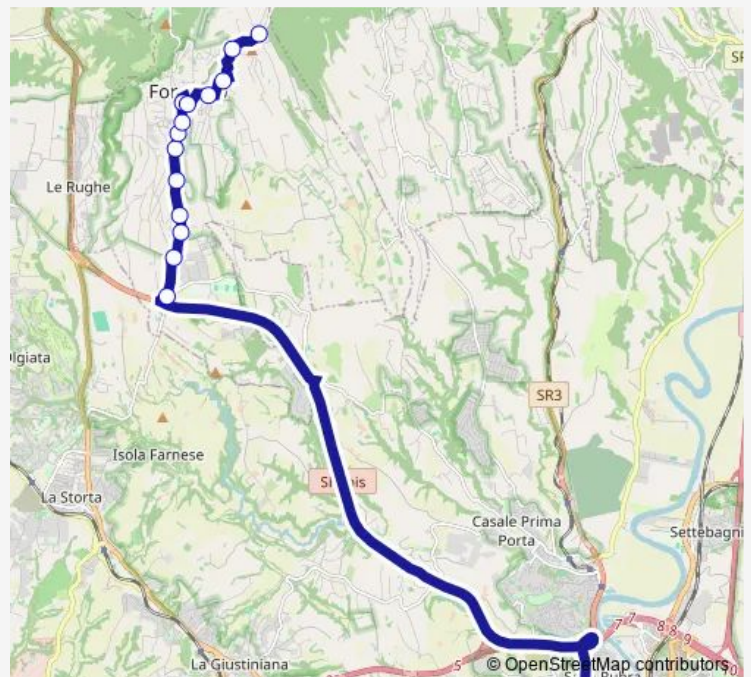

Formello | Via Sauro # f11478

Formello | Via Formellese Via Biscio # f11479

Formello | Via Formellese Via Castelli # f11480

Formello | Via Formellese Via Monte Statua # f11481

**Route schedule**

Roma | Saxa Rubra Partenze # f1495 — Formello | Via Formellese Via Monte Statua # f11481

Monday	14:40
Tuesday	14:40
Wednesday	14:40
Thursday	14:40
Friday	14:40
Saturday	—
Sunday	08:25

**Route info**

Direction: Roma | Saxa Rubra Partenze # f1495

Stops: 16

Trip Duration: 0 hour 50 min

Roma Saxa Rubra - Formello # MI702a