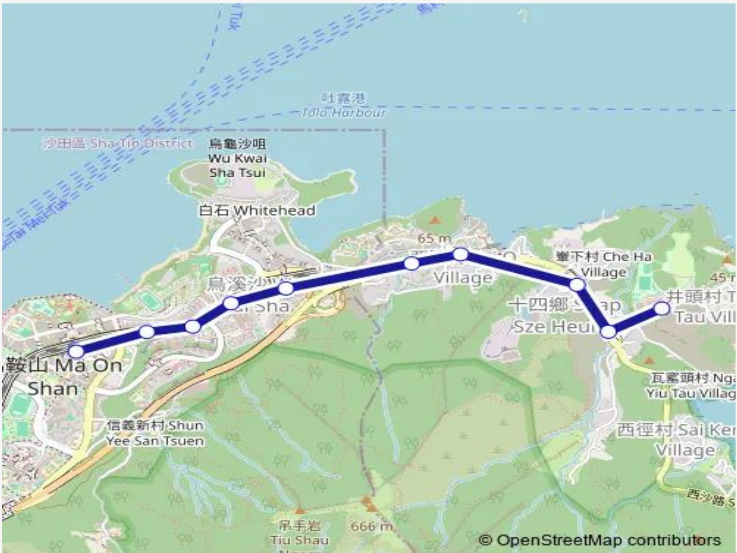

12 stops

[Open route schedule](#)

- [Ctb] MA ON Shan Town Centre[[Kmb+Ctb] MA ON Shan Town Centre BUS Terminus/<Br>Ma ON Shan Town Centre[[Kmb] MA ON Shan Town Centre BUS Terminus
- [Ctb] MA ON Shan Park, ON Chun Street[[Kmb+Ctb] MA ON Shan Park/<Br>Ma ON Shan Park, ON Chun Street[[Kmb] MA ON Shan Park
- [Ctb] Villa Athena, SAI SHA Road[[Kmb+Ctb] Villa Athena/<Br>Villa Athena, SAI SHA Road[[Kmb] Villa Athena[[Lwb] Villa Athena
- [Ctb] WU KAI SHA Village, SAI SHA Road[[Kmb+Ctb] LEE ON Estate/<Br>Wu KAI SHA Village, SAI SHA Road[[Kmb] LEE ON Estate[[Lwb] LEE ON Estate
- [Ctb] ST. Barths, YIU SHA Road[[Kmb] YIU SHA Road
- [Ctb] Double Cove (Phase 4), WU KAI SHA Road[[Kmb] WU KAI SHA Road
- [Ctb] WU KAI SHA Station[[Kmb+Ctb] WU KAI SHA Station/<Br>Wu KAI SHA Station[[Kmb] WU KAI SHA Station[[Lwb] WU KAI SHA Station
- [Ctb] Symphony BAY Cheung MUK Tau, SAI SHA Road[[Kmb] Symphony Bay, Cheung MUK Tau
- [Ctb] NAI Chung, SAI SHA Road[[Kmb] NAI Chung
- [Ctb] CHE HA, SAI SHA Road[[Kmb] CHE Ha
- [Ctb] MA KWU Lam, SAI SHA Road[[Kmb] MA KWU Lam
- [Ctb] GO Park SAI Sha, HOI Ying Road[[Kmb] GO Park SAI Sha

Route schedule

[Ctb] MA ON Shan Town Centre[[Kmb+Ctb] MA ON Shan Town Centre BUS Terminus/<Br>Ma ON Shan Town Centre[[Kmb] MA ON Shan Town Centre BUS Terminus — [Ctb] GO Park SAI Sha, HOI Ying Road[[Kmb] GO Park SAI Sha

Monday	06:10
Tuesday	06:10
Wednesday	06:10
Thursday	06:10
Friday	06:10
Saturday	06:10-20:10
Sunday	06:10-20:10

Route info

Direction: [Ctb] MA ON Shan Town Centre[[Kmb+Ctb] MA ON Shan Town Centre BUS Terminus/<Br>Ma ON Shan Town Centre[[Kmb] MA ON Shan Town Centre BUS Terminus

Stops: 12

Trip Duration: 0 hour 23 min