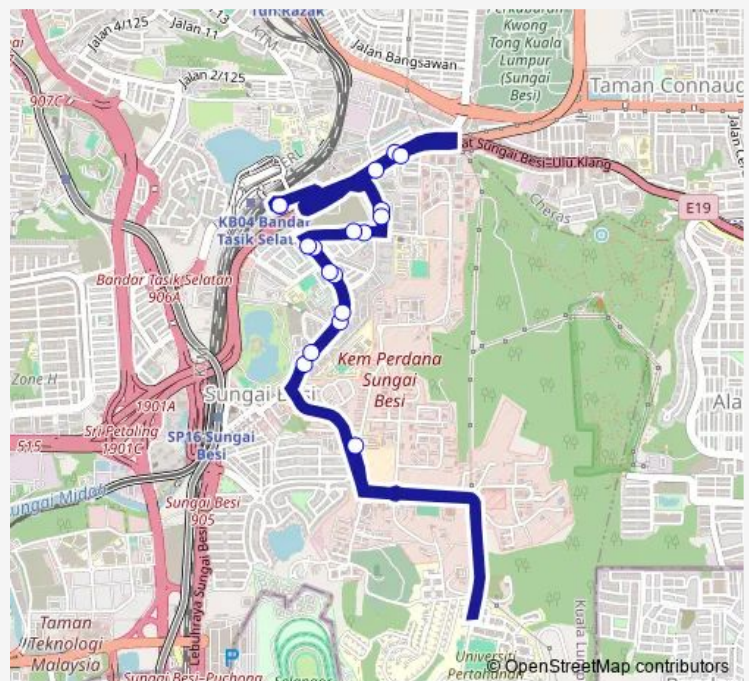

Direction

(M) KI152 LRT Bandar Tasik Selatan — (M) KI152 LRT Bandar Tasik Selatan

18 stops

[Open route schedule](#)

(M) KI152 LRT Bandar Tasik Selatan

KI1785 Apartment Desa TUN Razak (Opp)

KI1784 Komersial Desa TUN Razak

(M) KI152 LRT Bandar Tasik Selatan

Route schedule

(M) KI152 LRT Bandar Tasik Selatan — (M) KI152 LRT Bandar Tasik Selatan

Monday	06:30-22:50
Tuesday	06:30-22:50
Wednesday	06:30-22:50
Thursday	06:30-22:50
Friday	06:30-22:50
Saturday	06:30-22:50
Sunday	06:30-22:50

Route info

Direction: (M) KI152 LRT Bandar Tasik Selatan

Stops: 18

Trip Duration: 0 hour 40 min

581 Bus time schedules and route maps are available in an offline PDF at busmaps.com. Use the busmaps.com website to see live bus times, train schedule or subway schedule, and step-by-step directions for all public transit in Kuala Lumpur