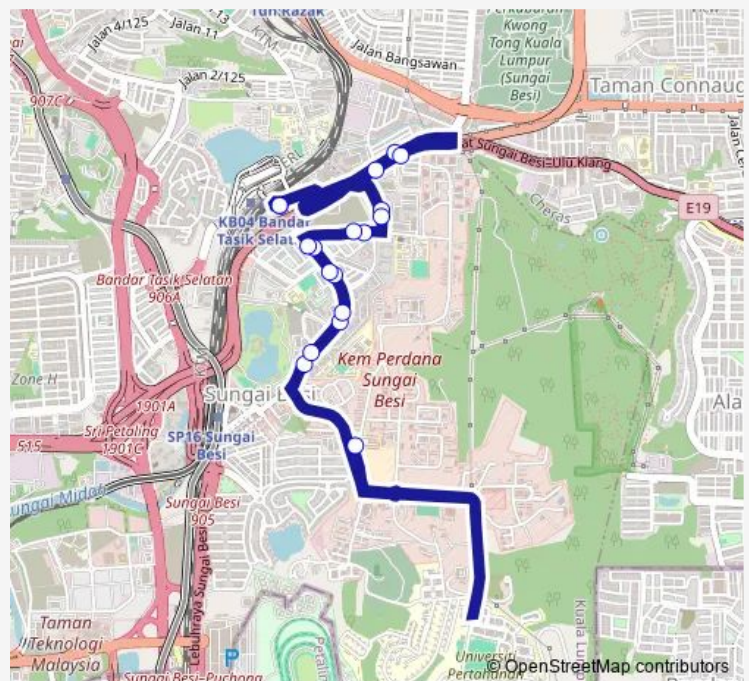

Direction

(M) KI152 LRT Bandar Tasik Selatan — (M) KI152 LRT Bandar Tasik Selatan

18 stops

[Open route schedule](#)

(M) KI152 LRT Bandar Tasik Selatan

KI1785 Apartment Desa TUN Razak (Opp)

KI1784 Komersial Desa TUN Razak

(M) KI152 LRT Bandar Tasik Selatan

Route schedule

(M) KI152 LRT Bandar Tasik Selatan — (M) KI152 LRT Bandar Tasik Selatan

Monday	06:30-22:50
Tuesday	06:30-22:50
Wednesday	06:30-22:50
Thursday	06:30-22:50
Friday	06:30-22:50
Saturday	06:30-22:50
Sunday	06:30-22:50

Route info

Direction: (M) KI152 LRT Bandar Tasik Selatan

Stops: 18

Trip Duration: 0 hour 40 min

581 Bus time schedules and route maps are available in an offline PDF at busmaps.com. Use the busmaps.com website to see live bus times, train schedule or subway schedule, and step-by-step directions for all public transit in Kuala Lumpur