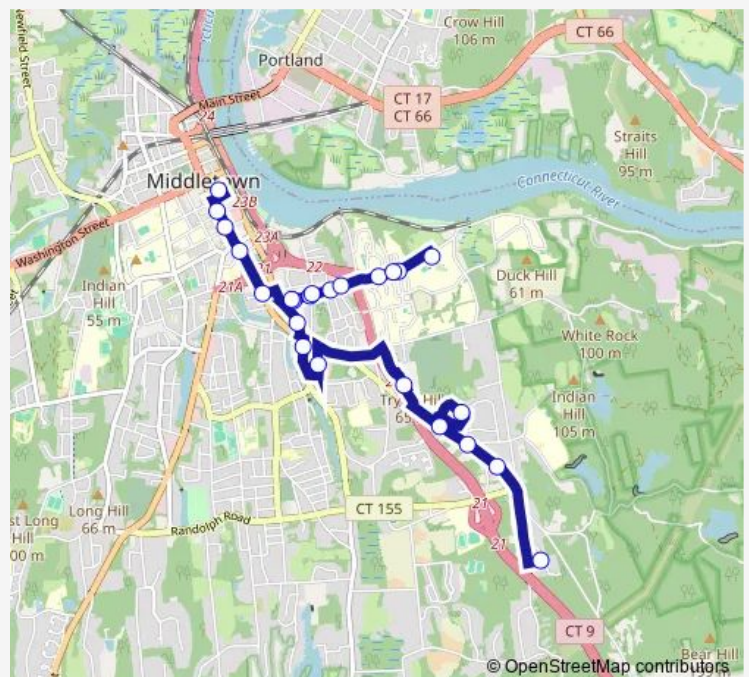

Thursday 06:00-18:00

Friday 06:00-18:00

Saturday —

Sunday —

Route info

Direction: Downtown Terminal

Stops: 22

Trip Duration: 0 hour 28 min

581 — Saybrook Road

Direction

Summer Hill Road & Woodbury Circle — Downtown Terminal

15 stops

[Open route schedule](#)

Summer Hill Road & Woodbury Circle

Summerhill Apartments Stop 2

Middlesex Community College

Main Street Extension & Cooley Ave

Main Street & Hubbard Park

Middlesex Hospital

Downtown Terminal

Route schedule

Summer Hill Road & Woodbury Circle — Downtown Terminal

Monday 06:28-18:28

Tuesday 06:28-18:28

Wednesday 06:28-18:28

Thursday 06:28-18:28

Friday 06:28-18:28

Saturday —

Sunday —

Route info

Direction: Summer Hill Road & Woodbury Circle

Stops: 15