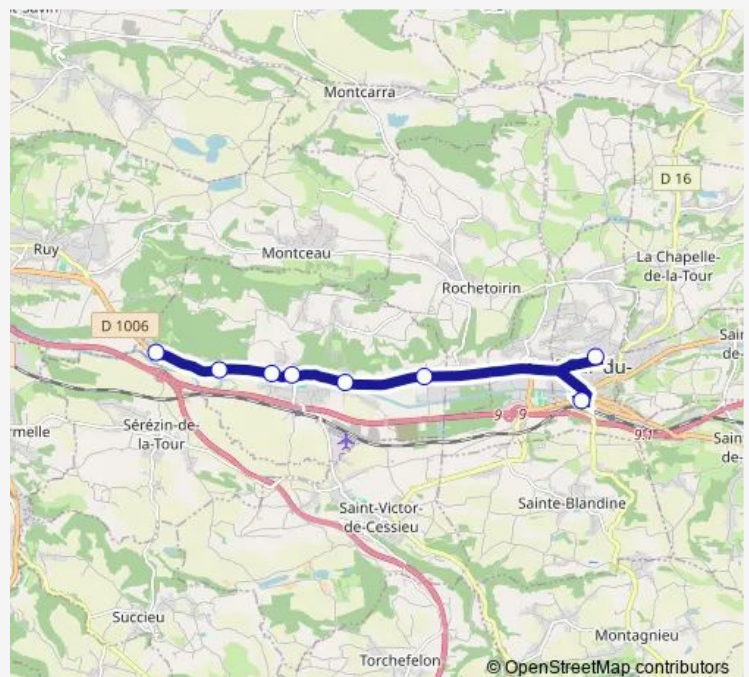

Wednesday 12:35-12:40

Thursday 16:10-17:30

Friday 16:10-17:30

Saturday —

Sunday —

Route info

Direction: LE Champ DE Mars

Stops: 8

Trip Duration: 0 hour 25 min

Ltp09 — Cessieu-LA Tour DU PIN (LE Calloud)

Direction

Coiranne — LE Champ DE Mars

7 stops

[Open route schedule](#)

Coiranne

Vacheres

Stops: 7

Trip Duration: 0 hour 20 min

Direction

Coiranne — LA Poste

7 stops

[Open route schedule](#)

Coiranne

Vacheres

LA Poste

Route schedule

Champ DE Mars — LA Poste

Monday	08:10
Tuesday	08:10
Wednesday	08:10
Thursday	08:10
Friday	08:10
Saturday	—
Sunday	—

Route info

Direction: Champ DE Mars

Stops: 3

Trip Duration: 0 hour 20 min