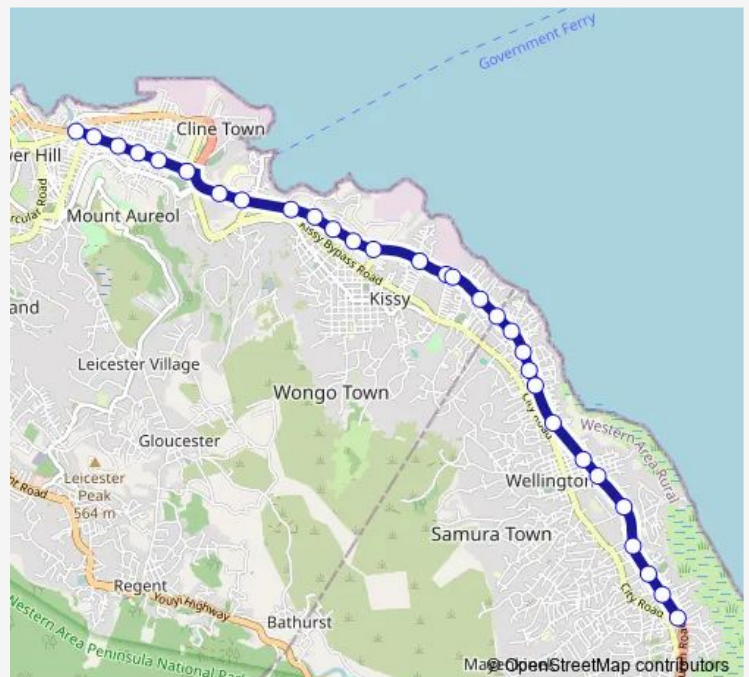

### Route schedule

Eastern Police — Calaba Town

Monday 08:08-18:10

Tuesday 08:08-18:10

Wednesday 08:08-18:10

Thursday 08:08-18:10

Friday 08:08-18:10

Saturday 13:47

### Route info

Direction: Eastern Police

Stops: 30

Trip Duration: 0 hour 40 min

■ Annie Walsh Gate to Calaba Town

Mission

Congo Water Street

Caulker Street