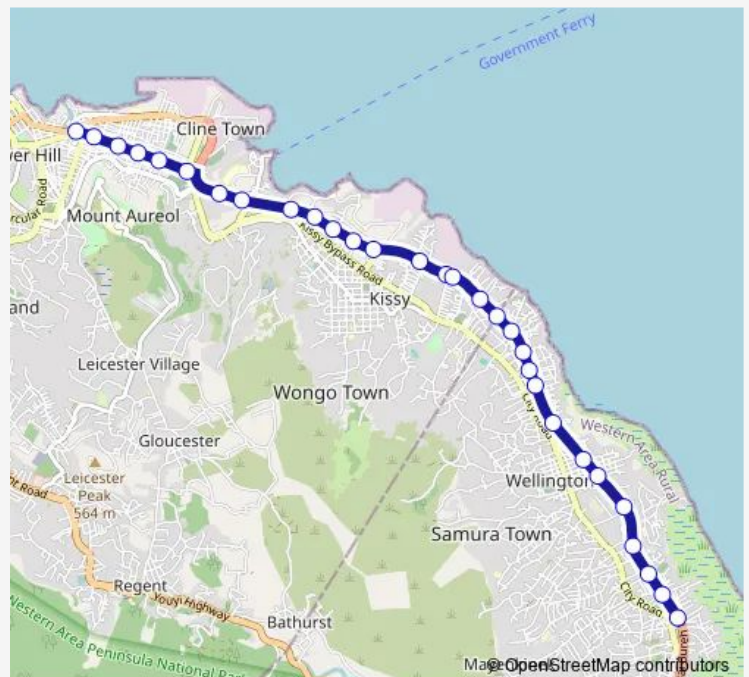

Porte Junction

Central Mosque

Rokupa Hospital

Route schedule

Eastern Police — Calaba Town

Monday 08:08-18:10

Tuesday 08:08-18:10

Wednesday 08:08-18:10

Thursday 08:08-18:10

Friday 08:08-18:10

Saturday 13:47

Sunday 13:47

Route info

Direction: Eastern Police

Stops: 30

Trip Duration: 0 hour 55 min

Annie Walsh Gate to Calaba Town

Mission

Congo Water Street

Caulker Street

Maxwell Street

Slpmb

Ydm

K Step