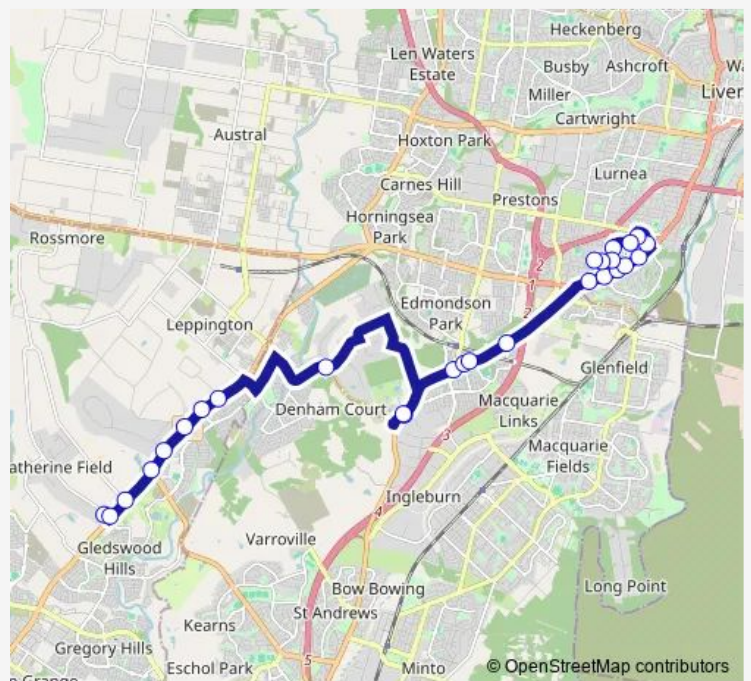

Hume Hwy After Box Rd

Hume Hwy Opp Leacocks Lane

Hume Hwy After Pine Rd

Hume Hwy Before Myall Rd

599-601 Hume Hwy

Route schedule

Catherine Fields Rd Before Camden Valley Way — Myall Rd Opp Furlong Av

Monday	16:04
Tuesday	16:04
Wednesday	16:04
Thursday	16:04
Friday	16:04
Saturday	—
Sunday	—

Route info

Direction: Catherine Fields Rd Before Camden Valley Way

Stops: 27

Trip Duration: 0 hour 26 min

2029 — Catherine Fields Rd near Camden Valley Way to Casula **BusMaps**

Kurrajong Rd After Hume Hwy

Casula Mall, Ingham Dr

Ingham Dr Opp Casula Mall

Ingham Dr At Phar Lap Cl

Ingham Dr At Myall Rd

Myall Rd Opp Casula High School

Myall Rd Opp Furlong Av

2029 School Bus time schedules and route maps are available in an offline PDF at busmaps.com. Use the busmaps.com website to see live bus times, train schedule or subway schedule, and step-by-step directions for all public transit in Liverpool