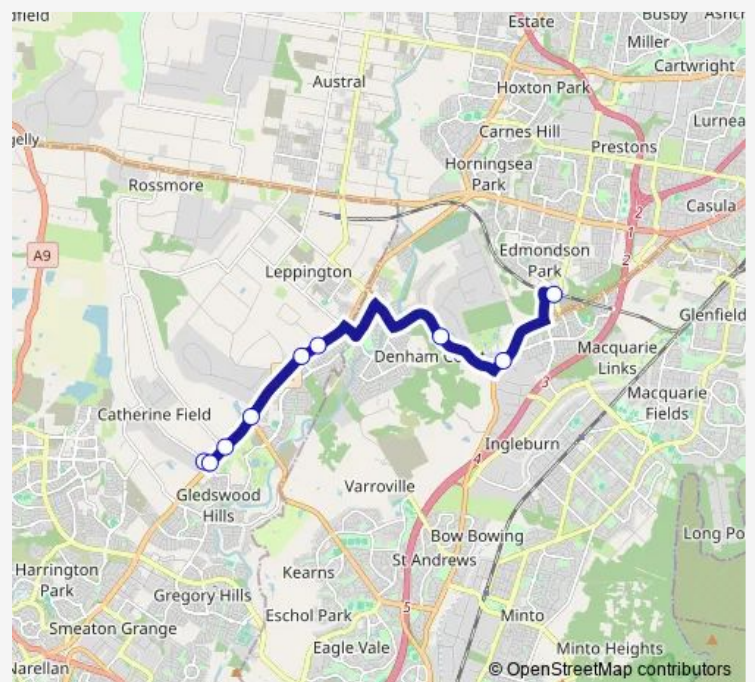

Catherine Fields Rd Before Camden Valley Way

Camden Valley Way At Catherine Fields Rd

Camden Valley Way At Deepfields Rd

Camden Valley Way Opp Raby Rd

Camden Valley Way Opp St Andrews Blvd

Camden Valley Way Before Park Rd

Denham Court Rd

Campbelltown Rd Opp Blomfield Rd

Edmondson Park Station, Stand B

Route schedule

Catherine Fields Rd Before Camden Valley Way — Edmondson Park Station, Stand B

Monday	16:04
Tuesday	16:04
Wednesday	16:04
Thursday	16:04
Friday	—
Saturday	—
Sunday	—

Route info

Direction: Catherine Fields Rd Before Camden Valley Way

Stops: 9

Trip Duration: 0 hour 26 min

2029 School Bus time schedules and route maps are available in an offline PDF at busmaps.com. Use the busmaps.com website to see live bus times, train schedule or subway schedule, and step-by-step directions for all public transit in Liverpool