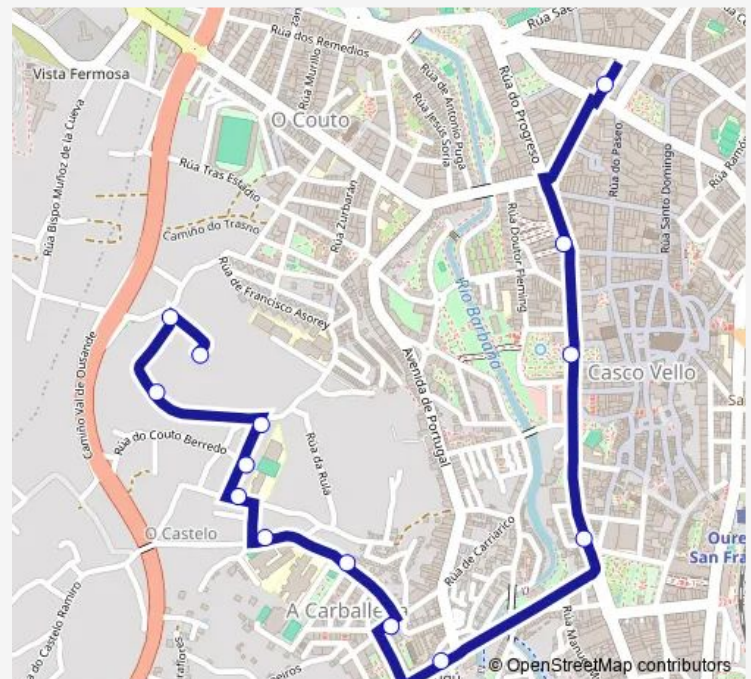

### Route schedule

Rabo DE Galo — Parque SAN Lazaro

Monday 10:40-17:15

Tuesday 10:40-17:15

Wednesday 10:40-17:15

Thursday 10:40-17:15

Friday 10:40-17:15

Saturday —

### Route info

Direction: Rabo DE Galo

Stops: 14

Trip Duration: 0 hour 15 min

C17 — Juan Xxiii-Rabo DE Galo

## Route schedule

Parque SAN Lazaro — Rabo DE Galo

Monday	09:25-17:30
Tuesday	09:25-17:30
Wednesday	09:25-17:30
Thursday	09:25-17:30
Friday	09:25-17:30
Saturday	—
Sunday	—