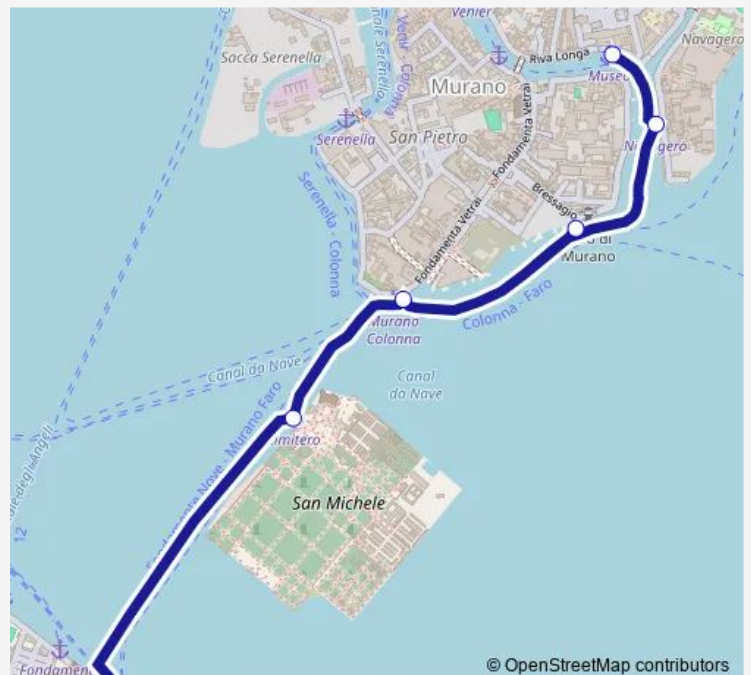

### Direction

F.te Nove B — Murano Museo A

6 stops

[Open route schedule](#)

F.te Nove B

Cimitero San Michele

Murano Colonna C

Murano Faro B

### Route info

Direction: F.te Nove B

Stops: 6

Trip Duration: 0 hour 15 min

© OpenStreetMap contributors

4.1 — F.te Nove B - Murano Museo A