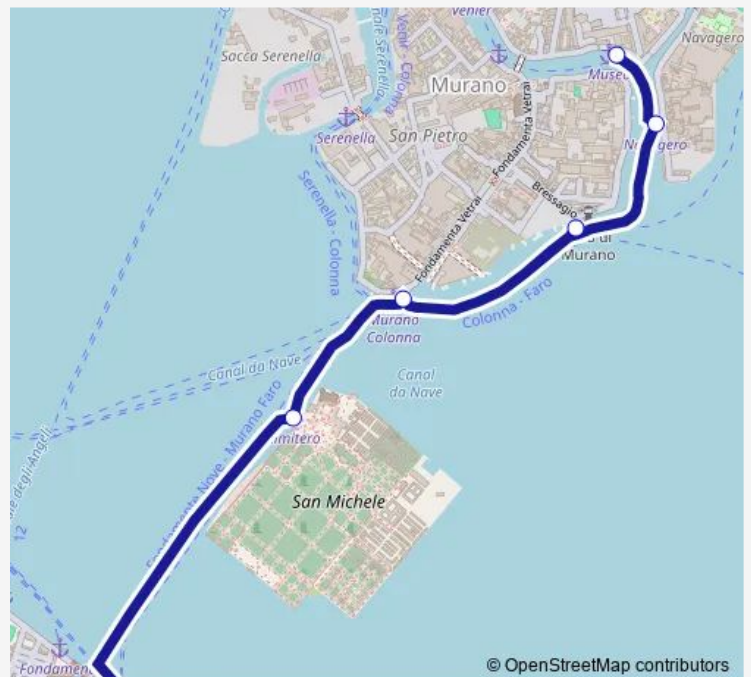

Friday 21:42-23:22

Saturday 21:42-23:22

Sunday 21:42-23:22

**Route info**

Direction: F.te Nove B

Stops: 6

Trip Duration: 0 hour 15 min

© OpenStreetMap contributors

## Direction

F.te Nove B — Murano Museo A

6 stops

[Open route schedule](#)

F.te Nove B

Cimitero San Michele

Murano Colonna C

Murano Faro B