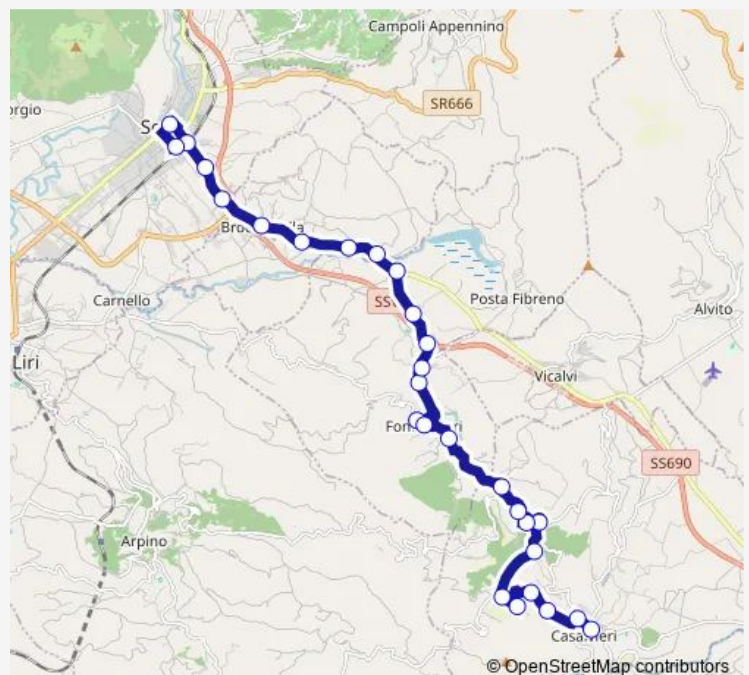

Route schedule

CASALVIERI | Viale Marconi # f7382 — Sora | Stazione FS # f5890

Monday 14:25

Tuesday 14:25

Wednesday 14:25

Thursday 14:25

Friday 14:25

Saturday 07:05-14:30

Sunday —

Route info

Direction: CASALVIERI | Viale Marconi # f7382

Stops: 28

Trip Duration: 0 hour 35 min

Casalvieri - Sora # So168d

BROCCOSTELLA | Via Stella Via Vado Mola # f7399

BROCCOSTELLA | Piazza Municipio # f7400