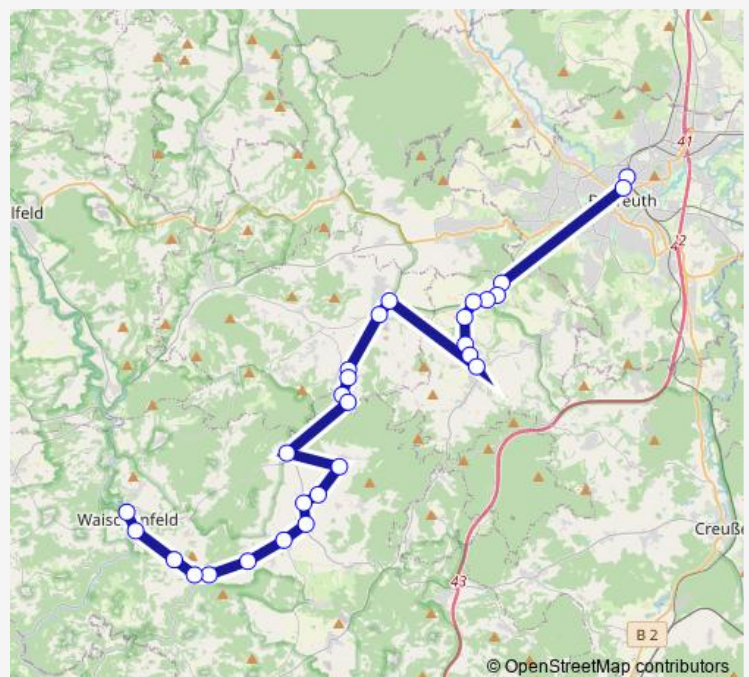

Weiher (b. Ahorntal) Ab Adlitz

### Route schedule

Bayreuth Hbf — Waischenfeld Fischergasse

Monday	23:55
Tuesday	23:55
Wednesday	23:55
Thursday	23:55
Friday	23:55
Saturday	—
Sunday	23:55

### Route info

Direction: Bayreuth Hbf

Stops: 27

Trip Duration: 0 hour 43 min

394.5 — Eckersdorf Bruck-Bayreuth Hbf (Bahnhofsvorplatz)

Kirchahorn

Schweinsmühle

Schweinsmühle Abzw.Rabenst.

## Route info

Direction: Glashütten Altenheim

Stops: 15

Trip Duration: 0 hour 27 min