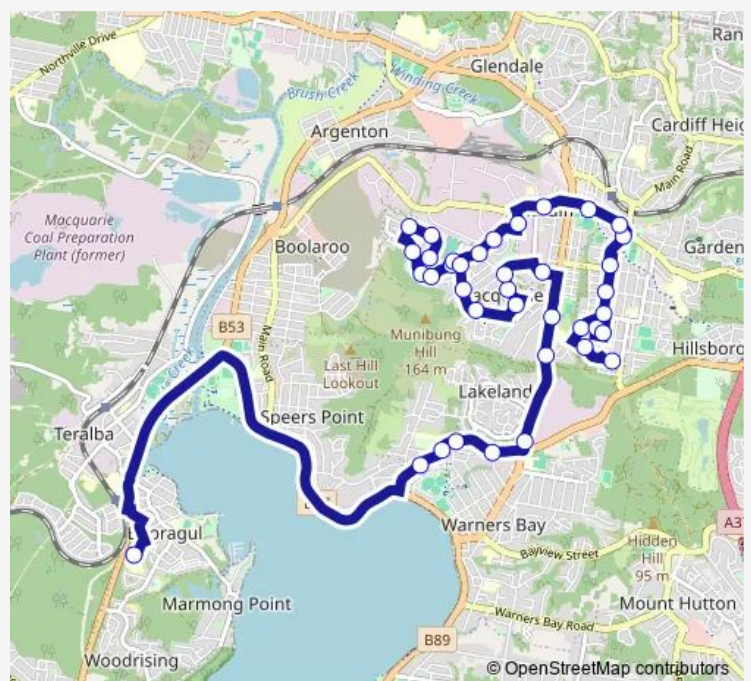

School Bus 813 St. Pauls High Booragul to Gertrude and Helen Sts

[Go to website](#)

Direction

Gertrude St At Helen St — St Pauls High School

38 stops

[Open route schedule](#)

- Gertrude St At Helen St
- Gertrude St At Selsey Cl
- Haddington Dr Opp Bressay Cl
- Saffron Av Opp Corwen Cl
- Maud St At Ethel St
- First St Opp Lake Av
- First St Opp Pine Av
- First St At John St
- Newcastle St After Henry St
- Myall Rd After Newcastle St
- Cardiff Bowling Club, Myall Rd
- Munibung Rd Before Pendlebury Rd
- Torrens Av Opp Delasala Dr
- Delasala Dr Before Kenley Cres
- Delasala Dr At Exford Av
- Delaware Dr After Lawson Rd
- Delaware Dr Opp Dalmeny Dr
- Delaware Dr Opp Ripon Way
- Dalmeny Dr After Delaware Dr
- Dalmeny Dr Opp Harcourt Pde
- Dalmeny Dr At Calais Cl

Route schedule

Gertrude St At Helen St — St Pauls High School

Monday	07:42
Tuesday	07:42
Wednesday	07:42
Thursday	07:42
Friday	07:42
Saturday	—
Sunday	—

Route info

Direction: Gertrude St At Helen St

Stops: 38

Trip Duration: 0 hour 33 min

813 — St. Pauls High Booragul to Gertrude and Helen Sts

Delaware Dr Opp Rosebery Av

Delaware Dr Before Lawson Rd

Lawson Rd At Malwood Av

Lawson Rd At Newbold Rd

Lawson Rd Opp Fitzwilliam Cct

Medcalf St At Walker St

Medcalf St At Albert St

Medcalf St Opp Biddabah Public School

Medcalf St At Vincent St

St Pauls High School

Direction

St Pauls High School — Gertrude St At Helen St

35 stops