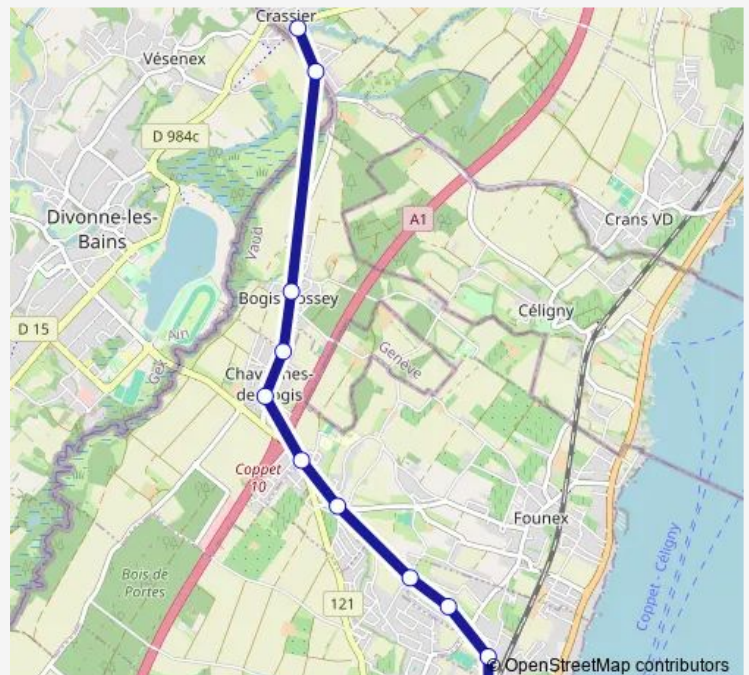

Direction

Coppet, gare — Crassier, Ancienne Gare

11 stops

[Open route schedule](#)

Coppet, gare

Coppet, Les Rojalets

Coppet, chemin des Rannaux

Coppet, Les Marais

Coppet, gare — Crassier, Ancienne Gare

Monday 06:22-23:52

Tuesday 06:22-23:52

Wednesday 06:22-23:52

Thursday 06:22-23:52

Friday 06:22-23:52

Saturday 06:52-23:52

Sunday 06:52-22:52

Route info

Direction: Coppet, gare

Stops: 11

Trip Duration: 0 hour 18 min

Direction

Crassier, Ancienne Gare — Coppet, gare

10 stops

[Open route schedule](#)

Tuesday 06:46-23:16

Wednesday 06:46-23:16

Thursday 06:46-23:16

Friday 06:46-23:16

Saturday 07:16-23:16

Sunday 07:16-22:16

Route info

Direction: Crassier, Ancienne Gare