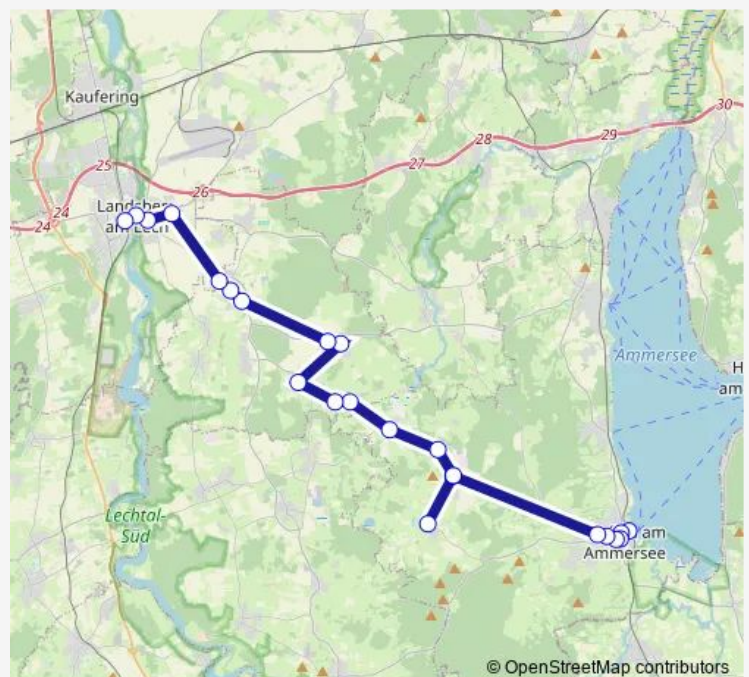

### Direction

Landsberg (Lech) — Dießen

20 stops

[Open route schedule](#)

Landsberg (Lech)

Landsberg, Hauptplatz

Landsberg, Münchener Straße

Landsberg, Schwiftinger Str.

### Route schedule

Landsberg (Lech) — Dießen

Monday 06:50

Tuesday 06:50

Wednesday 06:50

Thursday 06:50

Friday 06:50

Saturday —

### Route info

Direction: Landsberg (Lech)

Stops: 20

Trip Duration: 0 hour 58 min

813