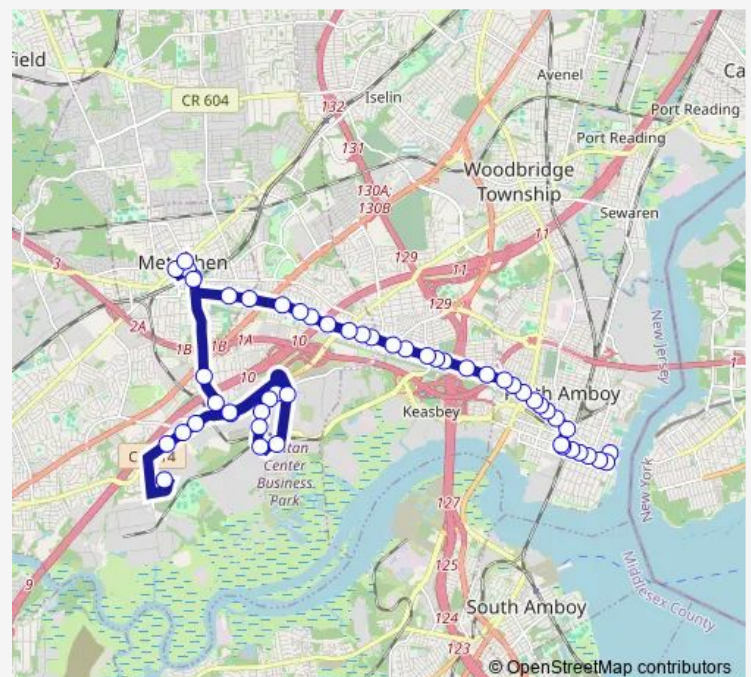

Raritan CTR Pkwy 100'S OF Clover PI

Raritan Center Parkway AT Mcgaw Dr

Woodbridge AVE AT Bonham Dr

Main ST AT Martin Ave

Main ST AT Harrison Ave

Main ST AT Amboy Ave

Main ST AT Woodbridge Ave, Rail Station

NEW ST AT Main St

Center ST AT Middlesex Ave

Main ST AT RT-27

MAIN ST AT WOODBRIDGE AVE, RAIL STATION

### Route schedule

Middlesex County College — Washington ST AT High St

Monday 05:58-22:00

Tuesday 05:58-22:00

Wednesday 05:58-22:00

Thursday 05:58-22:00

Friday 05:58-22:00

Saturday 06:30-19:05

### Route info

Direction: Middlesex County College

Stops: 54

Trip Duration: 0 hour 47 min

Main ST AT Amboy Ave

AMBOY AVE AT GREEN ST

Amboy AVE AT James Pl

Amboy Ave. (RT. 501) AT Pierson Ave