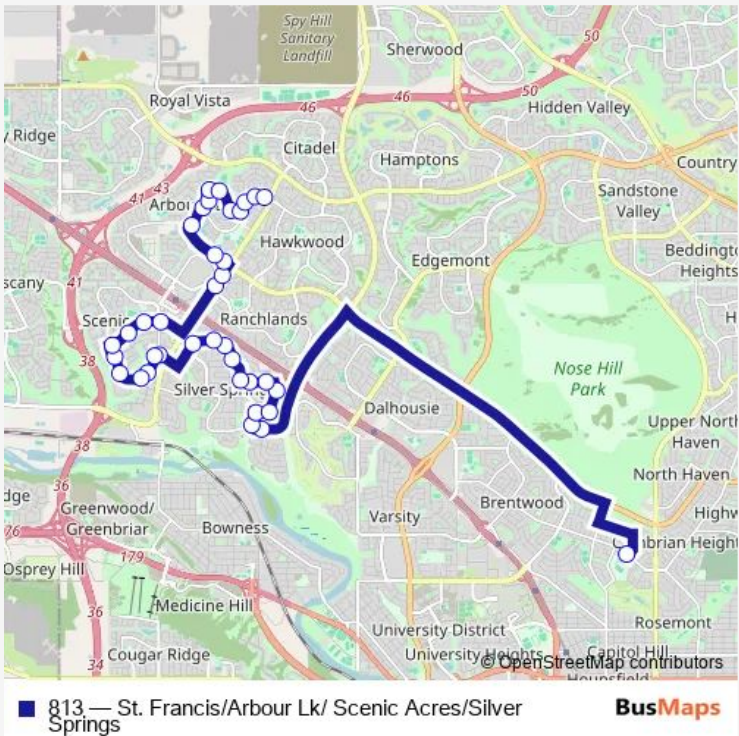

Bus 813 St. Francis/Arbour Lk/ Scenic Acres/Silver Springs

[Go to website](#)

Direction
 WB Arbour Lake WY @ Nose Hill DR Nw — EB Northmount DR @ Clarendon RD Nw
 37 stops
[Open route schedule](#)

- WB Arbour Lake WY @ Nose Hill DR Nw
- SB Arbour Lake WY @ Arbour Glen CL Nw
- WB Arbour Lake DR @ Arbour Lake GR Nw
- NB Arbour Lake DR @ Arbour Vista GA Nw
- WB Arbour Lake DR @ E. of Arbour Crest DR Nw
- SB Arbour Lake DR @ Arbour Crest DR Nw
- SB Arbour Lake DR @ Arbour Vista HL Nw
- SB Arbour Lake DR @ Arbour Crest RD Nw
- SB John Laurie BV @ Arbour Wood CL Nw
- EB John Laurie BV @ 100 Crowfoot GA Nw
- SB Nose Hill DR @ Crowfoot RD Nw
- SB Nose Hill DR @ Crowfoot WY Nw
- WB Scenic Acres BV @ Nose Hill DR Nw
- WB Scenic Acres BV @ Scurfield DR Nw
- WB Scenic Acres BV @ Scurfield WY Nw
- WB Scenic Acres BV @ Scenic Hill CL Nw
- SB Scenic Acres DR @ Scenic Acres BV Nw
- SB Scenic Acres DR @ Scandia RI Nw
- SB Scenic Acres DR @ Scandia RI Nw
- EB Scenic Acres DR @ Scenic Ridge GA Nw
- NB Scenic Acres DR @ Scenic Glen CR Nw

Route schedule
 WB Arbour Lake WY @ Nose Hill DR Nw — EB Northmount DR @ Clarendon RD Nw

Monday	08:08
Tuesday	08:08
Wednesday	08:08
Thursday	08:08
Friday	08:28
Saturday	—
Sunday	—

Route info
 Direction: WB Arbour Lake WY @ Nose Hill DR Nw
 Stops: 37
 Trip Duration: 0 hour 42 min

NB Scenic Acres DR @ Scenic Acres TC Nw

EB Scenic Acres GA @ Scenic Acres DR Nw

EB Silvercreek DR @ Nose Hill DR Nw

NB Silvergrove DR @ Silvercreek DR Nw

NB Silvergrove DR @ Silvergrove RD Nw

EB Silvergrove DR @ 78 ST Nw

Saturday —

Sunday —

Route info

Direction: EB Northmount DR @ Clarendon RD Nw

Stops: 37

Trip Duration: 0 hour 38 min

NB Nose Hill DR @ Range DR Nw

WB John Laurie BV @ Nose Hill DR Nw