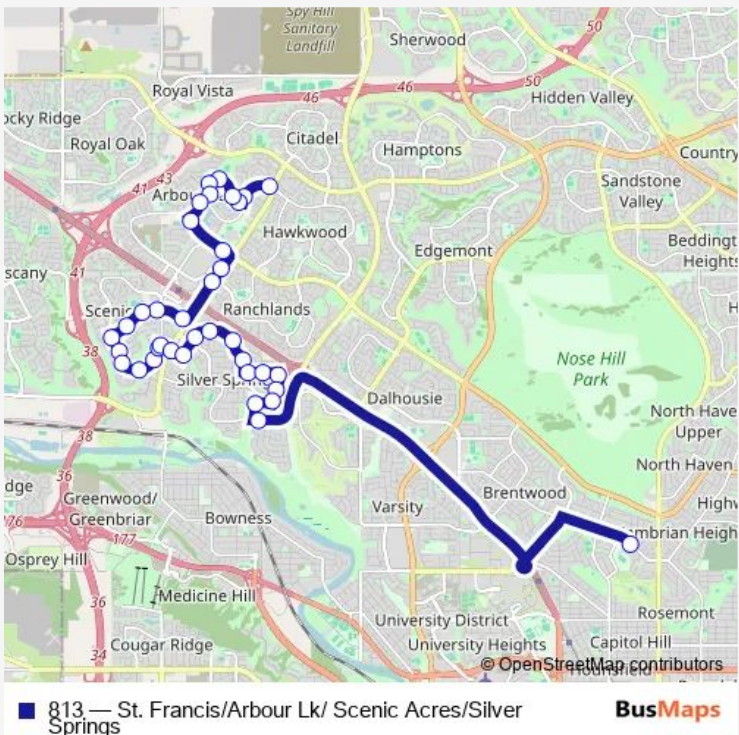

Bus 813 St. Francis/Arbour Lk/ Scenic Acres/Silver Springs

[Go to website](#)

**Direction**  
 EB Northmont DR @ Calandar RD NW — EB Arbour Lake WY @ Arbour Ridge WY NW  
 37 stops  
[Open route schedule](#)

- EB Northmont DR @ Calandar RD NW
- WB Silver Springs GA @ Silverdale DR Nw
- NB Silver Springs BV @ Silver Springs GA Nw
- EB Silver Springs DR @ Silver Springs BV Nw
- NB Silver Springs DR @ S of Silver Springs Hill Nw
- NB Silver Springs DR @ Silver Springs WY Nw
- WB Silver Springs RD @ Silver Springs CR Nw
- WB Silver Springs RD @ 70 ST Nw
- NB Silvergrove DR @ Silver Springs RD Nw
- NB Silvergrove DR @ Silver Springs RI Nw
- WB Silvergrove DR @ 100 Silvergrove PL Nw
- WB Silvergrove DR @ 300 Silvergrove PL Nw
- SB Silvergrove DR @ Silvergrove WY Nw
- WB Scenic Acres GA @ Scenic WY Nw
- SB Scenic Acres DR @ Scenic Acres GA Nw
- SB Scenic Acres DR @ Scenic Glen CR Nw
- WB Scenic Acres DR @ Scimitar PT Nw
- NB Scenic Acres DR @ Scandia PT Nw
- NB Scenic Acres DR @ Scandia BA Nw
- EB Scenic Acres BV @ Scenic Acres DR Nw
- NB Scenic Acres BV @ Scenic Park GA Nw

Route schedule  
 EB Northmont DR @ Calandar RD NW — EB Arbour Lake WY @ Arbour Ridge WY NW

Monday	15:29
Tuesday	15:29
Wednesday	15:29
Thursday	15:29
Friday	14:33
Saturday	—
Sunday	—

**Route info**  
 Direction: EB Northmont DR @ Calandar RD NW  
 Stops: 37  
 Trip Duration: 0 hour 38 min

## Route info

Direction: WB Arbour Lake WY @ Nose Hill DR Nw

Stops: 37

Trip Duration: 0 hour 42 min

NB Silvergrove DR @ Silvercreek DR Nw

NB Silvergrove DR @ Silvergrove RD Nw

EB Silvergrove DR @ 78 ST Nw

SB Silvergrove DR @ Silverstone RD Nw