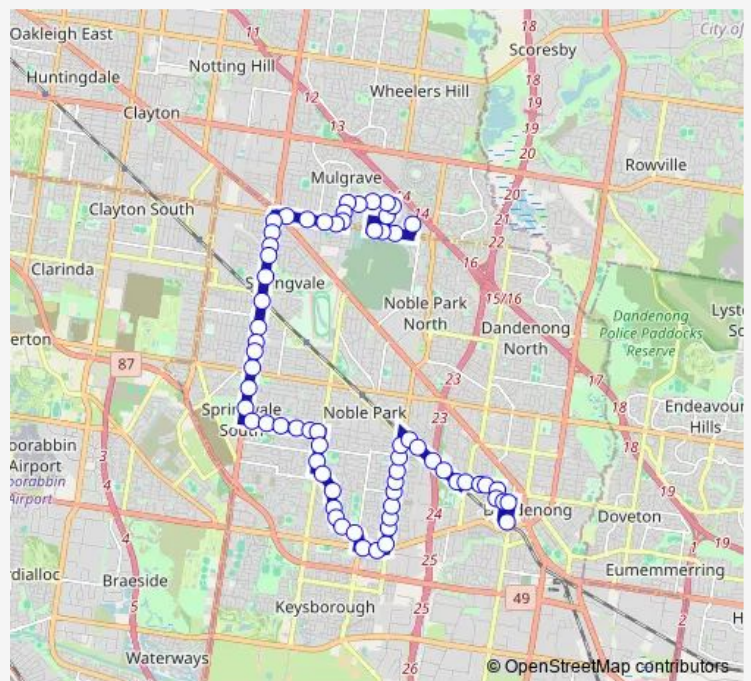

**Bus 813 Waverley Gardens SC - Dandenong**

[Go to website](#)

**Direction**

Dandenong Station/Foster St (Dandenong) — Waverley Gardens SC/Hansworth St (Mulgrave)

63 stops

[Open route schedule](#)

- Dandenong Station/Foster St (Dandenong)
- Dandenong Town Centre/Robinson St (Dandenong)
- 37 Scott St (Dandenong)
- Scott St/Pickett St (Dandenong)
- Hemmings St/Pickett St (Dandenong)
- Potter St/Hemmings St (Dandenong)
- Bulong St/Hemmings St (Dandenong)
- Jones Rd/Hemmings St (Dandenong)
- Belfort St/Railway Pde (Dandenong)
- Dallimore Ct/Railway Pde (Noble Park)
- Yarraman Railway Station/Railway Pde (Noble Park)
- Liege Ave/Railway Pde (Noble Park)
- Chandler Rd/Railway Pde (Noble Park)
- Lynette Ct/Chandler Rd (Noble Park)
- Goodman Dr/Chandler Rd (Noble Park)
- Alliance St/Chandler Rd (Noble Park)
- Popes Rd/Chandler Rd (Keysborough)
- Orloff St/Chandler Rd (Keysborough)
- Thurbro Dr/Chandler Rd (Keysborough)
- Festival Cres/Chandler Rd (Keysborough)
- Parkmore Rd/Chandler Rd (Keysborough)

**Route schedule**

Dandenong Station/Foster St (Dandenong) — Waverley Gardens SC/Hansworth St (Mulgrave)

Monday	08:25-17:25
Tuesday	15:00-16:20
Wednesday	15:00-16:20
Thursday	15:00-16:20
Friday	15:00-16:20
Saturday	08:25-17:25
Sunday	11:25-13:25

**Route info**

Direction: Dandenong Station/Foster St (Dandenong)

Stops: 63

Trip Duration: 0 hour 57 min

813 — Waverley Gardens SC - Dandenong

Cheltenham Rd/Chandler Rd (Keysborough)

Cabinda Dr/Cheltenham Rd (Keysborough)