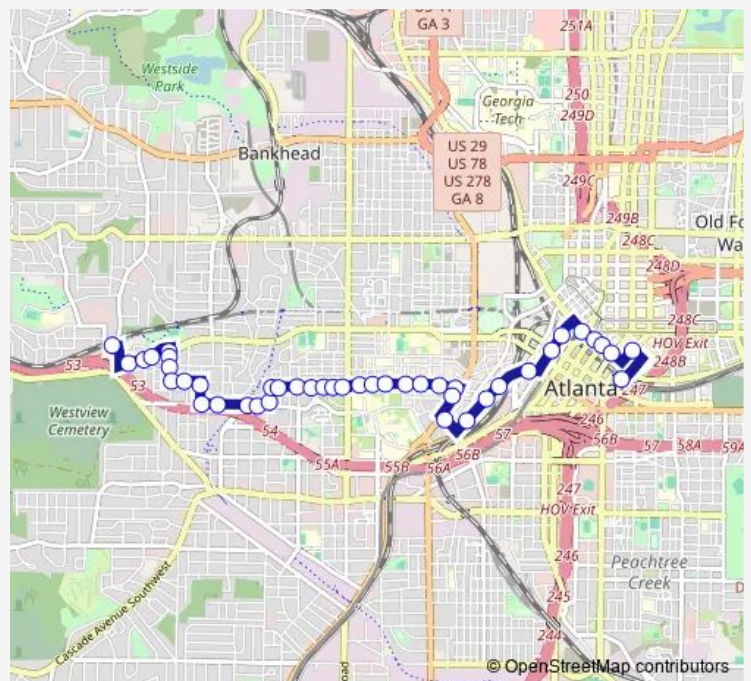

Wall ST @ Pryor St

Peachtree ST @ Alabama ST (Five Points Station)

Peachtree ST @ Martin L King JR Dr

FORSYTH ST SW @ MITCHELL ST SW

Forsyth ST SW @ Trinity AVE Sw

TRINITY AVE SW @ TED TURNER DR SW

Peters ST SW @ Haynes ST Sw

Peters ST SW @ Fair ST Sw

PETERS ST SW @ TRENHOLM ST

MCDANIEL ST @ NORTHSIDE DR

Atlanta Student Movement Blvd @ Walnut ST Sw

Atlanta Student Movement Blvd @ Lawshe ST Sw

Atlanta Student Movement Blvd @ James P Brawley DR Sw

Atlanta Student Movement Blvd @ Milton ST Sw

Atlanta Student Movement Blvd @ Euhrlie ST Sw

Atlanta Student Movement Blvd @ Ogden ST Sw

Fair ST SW @ Joseph E Lowery Blvd

Fair ST @ Abbott St

Route schedule

GA STATE STATION - JESSE HILL JR DR — West Lake Station - East Loop

Route info

Direction: GA STATE STATION - JESSE HILL JR DR

Stops: 38

Trip Duration: 0 hour 27 min

813 — Atlanta University Center

Fair ST SW @ Agnes Jones PL Sw

Fair ST SW @ Saint Jose ST Sw

Fair ST SW @ Lawton ST Sw