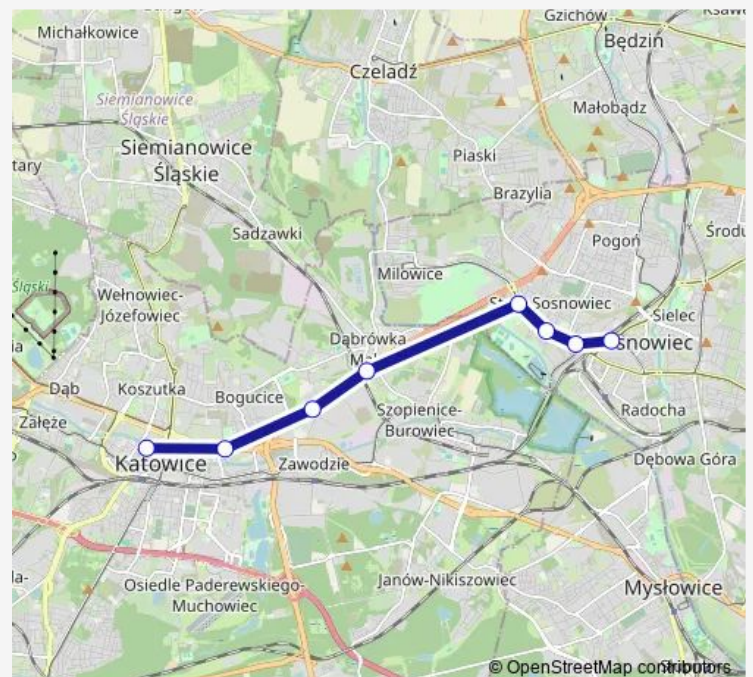

Dąbrówka Mała Centrum Handlowe

Dąbrówka Mała Skrzyżowanie

Sosnowiec Egzotarium

Sosnowiec Osiedle Piastów

Sosnowiec Piłsudskiego/Sobieskiego

Sosnowiec Dworzec Pkp

Route schedule

Katowice Piotra Skargi — Sosnowiec Dworzec Pkp

Monday 07:47-08:47

Tuesday 07:47-08:47

Wednesday 07:47-08:47

Thursday 07:47-08:47

Friday 07:47-08:47

Saturday —

Sunday —

Route info

Direction: Katowice Piotra Skargi

Stops: 8

Trip Duration: 0 hour 20 min

813 Bus time schedules and route maps are available in an offline PDF at busmaps.com. Use the busmaps.com website to see live bus times, train schedule or subway schedule, and step-by-step directions for all public transit in Katowice