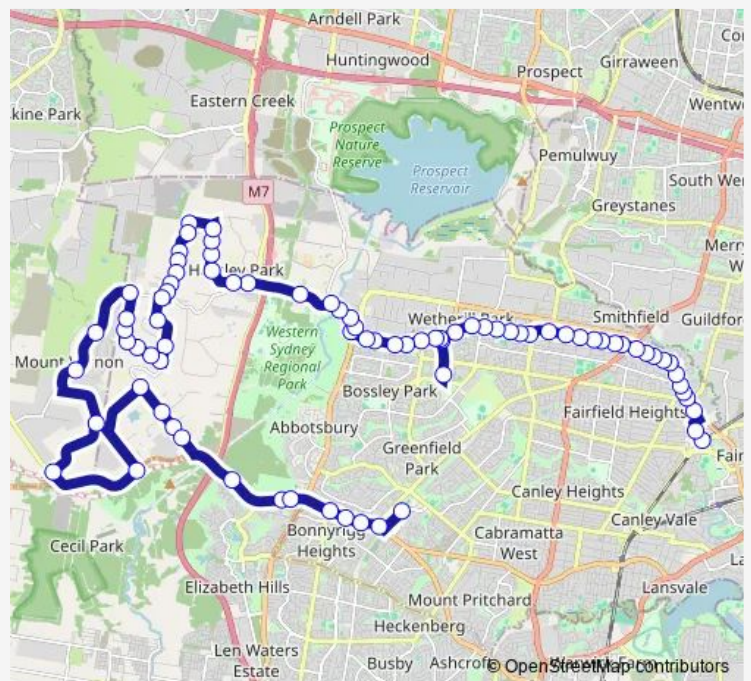

Bus 813 Fairfield to Western Sydney Parklands and Bonnyrigg

[Go to website](#)

Direction

Lizard Log, Western Sydney Parklands — Fairfield Station, Stand F

32 stops

[Open route schedule](#)

Lizard Log, Western Sydney Parklands

1357 The Horsley Dr

The Horsley Dr At Lagana Pl

The Horsley Dr Opp Mimosa Rd

The Horsley Dr After Nello Pl

Horsley T-Way

Prairiewood T-Way

Prairiewood T-Way

Horsley T-Way

Greenway Plaza, The Horsley Dr

Wetherill Park Reserve, The Horsley Dr

The Horsley Dr At Maugham Cres

The Horsley Dr Opp Wetherill Park Tennis Centre

Wetherill Park Tafe, The Horsley Dr

The Horsley Dr After Wetherill St

Smithfield Fire Station, The Horsley Dr

Smithfield Cemetery, The Horsley Dr

The Horsley Dr Before Bourke St

The Horsley Dr After Market St

The Horsley Dr Opp Smithfield Public School

Route schedule

Lizard Log, Western Sydney Parklands — Fairfield Station, Stand F

Monday 05:33-20:19

Tuesday 05:33-20:19

Wednesday 05:33-20:19

Thursday 05:33-20:19

Friday 05:33-20:19

Saturday 06:03-19:33

Sunday 09:01-18:02

Route info

Direction: Lizard Log, Western Sydney Parklands

Stops: 32

Trip Duration: 0 hour 28 min

813 — Fairfield to Western Sydney Parklands and Bonnyrigg