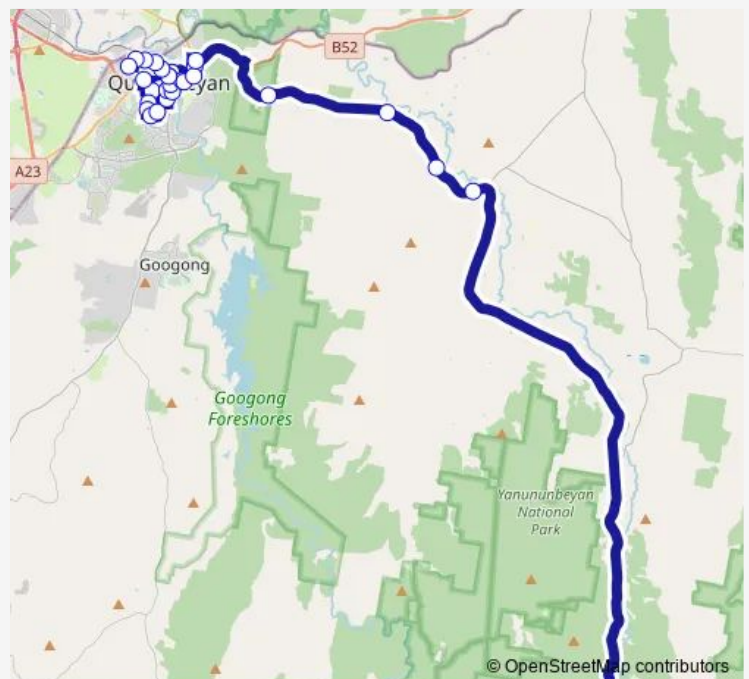

- Foxlow St Opp Wattle Av
- Captains Flat Rd At Beverley Hills Rd
- Captains Flat Rd Before Widgiewa Rd
- Douglas Cl At Captains Flat Rd
- Captains Flat Rd After Kearns Pde
- Captains Flat Rd At Wanna Wanna Rd
- Bungendore Rd After Warroo St
- Queanbeyan Interchange, Stand 4
- Riverside Plaza, Morisset St
- Queanbeyan Showground, Farrer Pl
- Canberra Av Before Donald Rd
- Queanbeyan High School, Agnes Av
- Donald Rd At Margaret St
- Donald Rd At Anne St
- Karabar High School, Alanbar St
- Cooma St At Kenneth Pl
- Cooma St Opp Thorpe Av
- Cooma St Opp Hayes St
- Cooma St At Lowe St
- Queanbeyan Public School, Isabella St

Route schedule

Foxlow St Opp Wattle Av — Queanbeyan West Public School, Morton St

Monday	07:35
Tuesday	07:35
Wednesday	07:35
Thursday	07:35
Friday	07:35
Saturday	—
Sunday	—

Route info

Direction: Foxlow St Opp Wattle Av

Stops: 31

Trip Duration: 1 hour 25 min

S266 — Queanbeyan West Public to Captains Flat via Queanbeyan Interchange **BusMaps**

Queanbeyan City Council, Crawford St

St Gregory's Primary School, Molonglo St

Mowatt St After Molonglo St

Mowatt St After Buttle St

Queanbeyan East Public School, Mulloon St

Riverside Plaza, Morisset St

Crawford St Before Campbell St

Uriarra Rd At Stornaway Rd

Uriarra Rd At Kinkora Pl

Uriarra Rd At Frederick St