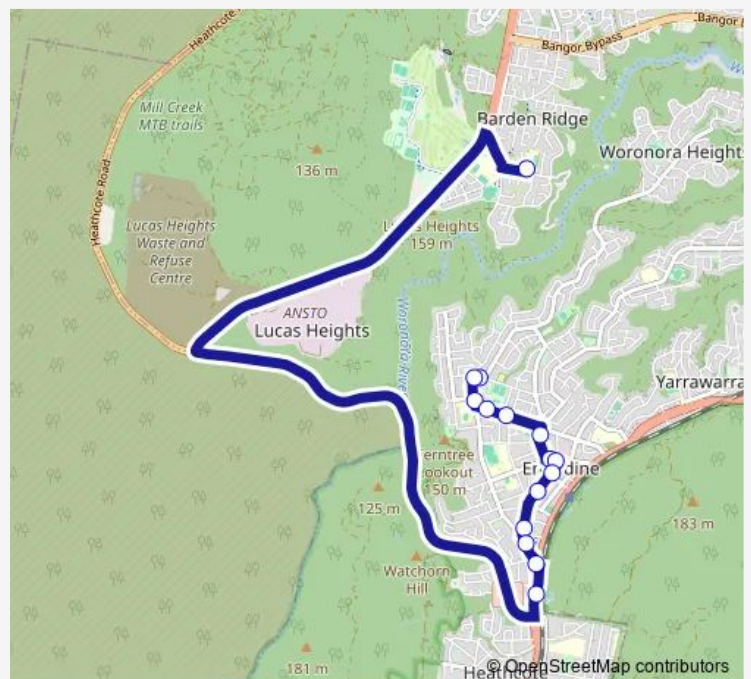

### Route schedule

Achilles Rd Opp Cooriengah Heights Rd — Shire Christian School, School Grounds, Allies Rd

Monday 07:31

Tuesday 07:31

Wednesday 07:31

Thursday 07:31

Friday 07:31

Saturday —

### Route info

Direction: Achilles Rd Opp Cooriengah Heights Rd

Stops: 15

Trip Duration: 0 hour 26 min

S266 School Bus time schedules and route maps are available in an offline PDF at [busmaps.com](https://busmaps.com). Use the [busmaps.com](https://busmaps.com) website to see live bus times, train schedule or subway schedule, and step-by-step directions for all public transit in Liverpool