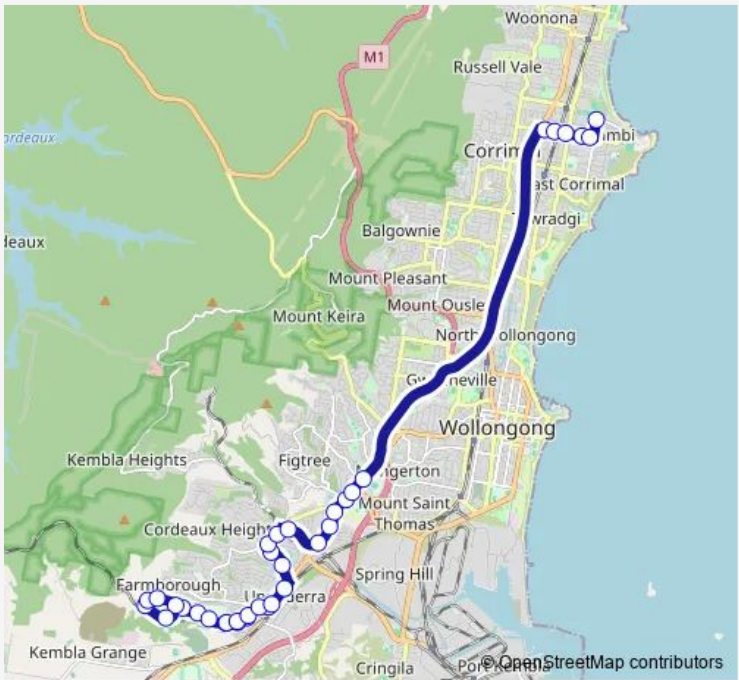

Route schedule  
 Farmborough Rd At Princes Hwy — Holy Spirit College, Cawley St

Monday	07:45
Tuesday	07:45
Wednesday	07:45
Thursday	07:45
Friday	07:45
Saturday	—
Sunday	—

**Route info**

Direction: Farmborough Rd At Princes Hwy

Stops: 35

Trip Duration: 0 hour 46 min

Central Rd Before Staff Rd

Central Rd At Alukea Rd

Cordeaux Rd After Gibsons Rd

Princes Hwy Before William St

Princes Hwy After Sorensen Dr

Princes Hwy Before Gibsons Rd

Rothery St At Edwina St

Rothery St After Edwina St

Princes Hwy Opp Thames St

Figtree Grove Shopping Centre, Princes Hwy

Princes Hwy Before Woodrow Pl

Princes Hwy Opp Gibsons Rd

Princes Hwy After O'Donnell Dr

## Route info

Direction: Holy Spirit College, Cawley St

Stops: 36

Trip Duration: 0 hour 47 min

Fairloch Av At Bardess Cres

Fairloch Av Before Bardess Cres

Fairloch Av Opp Loch Carron Av

Farmborough Rd Opp Fairloch Av