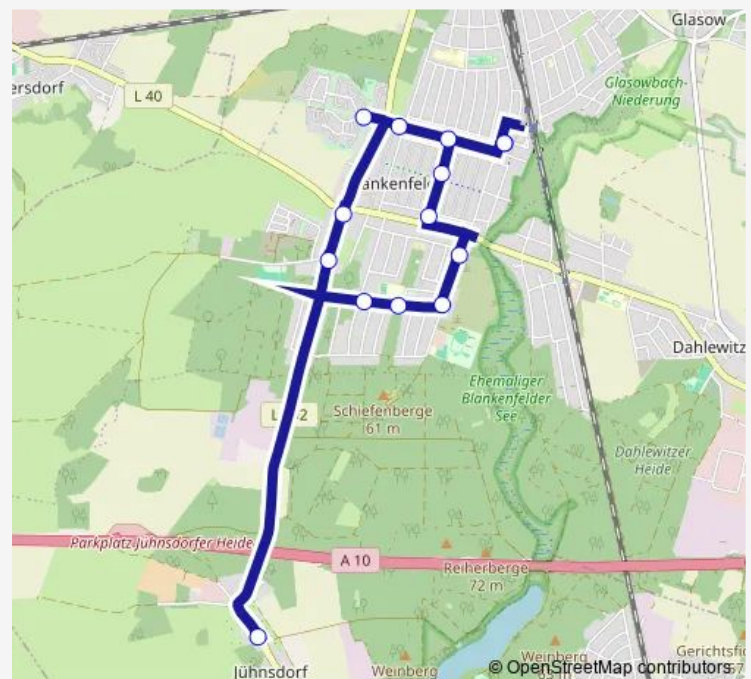

Bus 793

[Go to website](#)

Direction

S Blankenfelde (TF) Bhf — S Blankenfelde (TF) Bhf

14 stops

[Open route schedule](#)

S Blankenfelde (TF) Bhf

Blankenfelde, K.-Liebknecht-Str.

Blankenfelde, A.-Bebel-Str.

Blankenfelde, Kastanienstr.

Blankenfelde, Blankenfelder Dorfstr.

Blankenfelde, Triftstr.

Jühnsdorf, Dorfstr.

Blankenfelde, A.-Dürer-Str.

Blankenfelde, M.-Liebermann-Ring

Blankenfelde, Jühnsdorfer Weg

Blankenfelde, Feuerwehr

Blankenfelde, Stechberg

Blankenfelde, Ärztehaus

S Blankenfelde (TF) Bhf

Route schedule

S Blankenfelde (TF) Bhf — S Blankenfelde (TF) Bhf

Monday 07:20-20:48

Tuesday 07:20-20:48

Wednesday 07:20-20:48

Thursday 07:20-20:48

Friday 07:20-20:48

Saturday —

Sunday —

Route info

Direction: S Blankenfelde (TF) Bhf

Stops: 14

Trip Duration: 0 hour 25 min

793

BusMaps