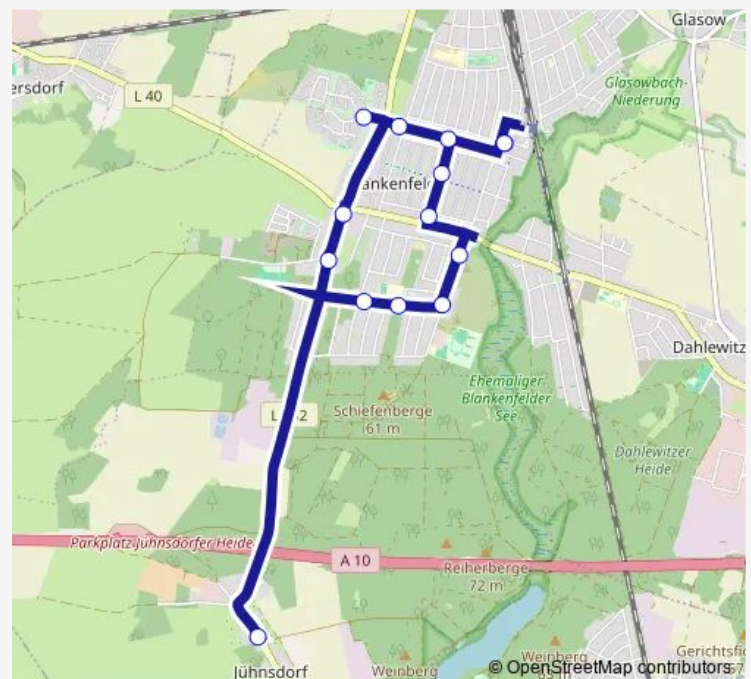

Bus 793

[Go to website](#)

Direction

S Blankenfelde (TF) Bhf — S Blankenfelde (TF) Bhf

14 stops

[Open route schedule](#)

S Blankenfelde (TF) Bhf

Blankenfelde, K.-Liebknecht-Str.

Blankenfelde, A.-Bebel-Str.

Blankenfelde, Kastanienstr.

Blankenfelde, Blankenfelder Dorfstr.

Blankenfelde, Triftstr.

Jühnsdorf, Dorfstr.

Blankenfelde, A.-Dürer-Str.

Blankenfelde, M.-Liebermann-Ring

Blankenfelde, Jühnsdorfer Weg

Blankenfelde, Feuerwehr

Blankenfelde, Stechberg

Blankenfelde, Ärztehaus

S Blankenfelde (TF) Bhf

Route schedule

S Blankenfelde (TF) Bhf — S Blankenfelde (TF) Bhf

Monday 07:20-20:48

Tuesday 07:20-20:48

Wednesday 07:20-20:48

Thursday 07:20-20:48

Friday 07:20-20:48

Saturday —

Sunday —

Route info

Direction: S Blankenfelde (TF) Bhf

Stops: 14

Trip Duration: 0 hour 25 min

793

BusMaps