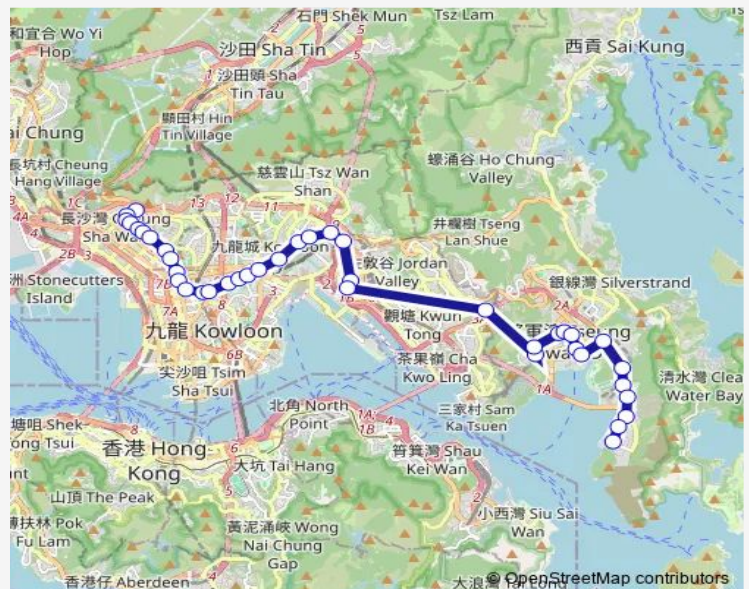

Monday 06:00-21:15

Tuesday 06:00-21:15

Wednesday 06:00-21:15

Thursday 06:00-21:15

Friday 06:00-21:15

Saturday 06:00-21:15

Sunday 06:15-20:15

Route info

Direction: [Ctb] SO UK Estate[[Kmb+Ctb] Cheung SHA WAN (SO UK Estate) BUS Terminus/
So UK Estate[[Kmb] Cheung SHA WAN (SO UK Estate) BUS Terminus

Stops: 40

Trip Duration: 1 hour 25 min

[Ctb] FA Yuen Street Market, Mong KOK Road[[Kmb]
Mong KOK Road