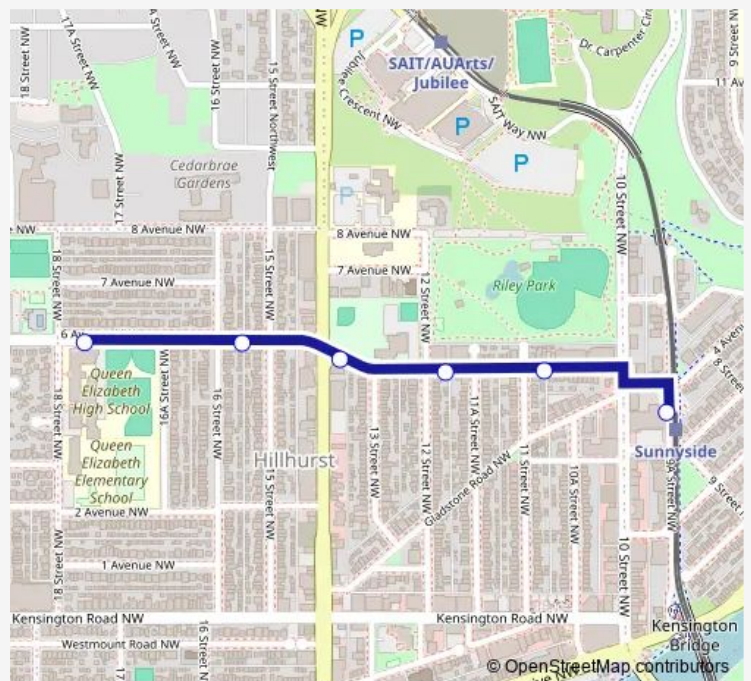

Bus 793 Queen E/ Sunnyside

[Go to website](#)

Direction

EB 6 AV NW @ 18 ST Nw — Sunnyside LRT Station (SB 9A ST NW @ 4 AV Nw)

6 stops

[Open route schedule](#)

EB 6 AV NW @ 18 ST Nw

EB 6 AV NW @ 16 ST Nw

EB 5 AV NW @ 14 ST Nw

EB 5 AV NW@ 12 ST Nw

EB 5 AV NW @ 11 ST Nw

Sunnyside LRT Station (SB 9A ST NW @ 4 AV Nw)

Route schedule

EB 6 AV NW @ 18 ST Nw — Sunnyside LRT Station (SB 9A ST NW @ 4 AV Nw)

| | |
|-----------|-------|
| Monday | 15:40 |
| Tuesday | 15:40 |
| Wednesday | 15:40 |
| Thursday | 15:40 |
| Friday | 13:10 |
| Saturday | — |
| Sunday | — |

Route info

Direction: EB 6 AV NW @ 18 ST Nw

Stops: 6

Trip Duration: 0 hour 7 min

■ 793 — Queen E/ Sunnyside

793 Bus time schedules and route maps are available in an offline PDF at busmaps.com. Use the busmaps.com website to see live bus times, train schedule or subway schedule, and step-by-step directions for all public transit in Calgary