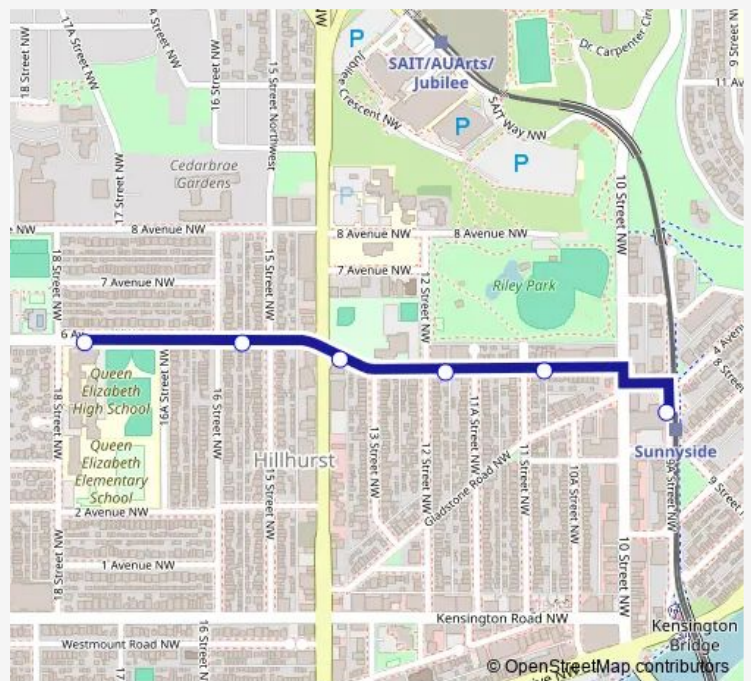

Bus 793 Queen E/ Sunnyside

[Go to website](#)

Direction

EB 6 AV NW @ 18 ST NW — Sunnyside LRT Station (SB 9A ST NW @ 4 AV Nw)

6 stops

[Open route schedule](#)

EB 6 AV NW @ 18 ST NW

EB 6 AV NW @ 16 ST Nw

EB 5 AV NW @ 14 ST Nw

EB 5 AV NW@ 12 ST Nw

EB 5 AV NW @ 11 ST Nw

Sunnyside LRT Station (SB 9A ST NW @ 4 AV Nw)

Route schedule

EB 6 AV NW @ 18 ST NW — Sunnyside LRT Station (SB 9A ST NW @ 4 AV Nw)

Monday	15:40
Tuesday	15:40
Wednesday	15:40
Thursday	15:40
Friday	13:10
Saturday	—
Sunday	—

Route info

Direction: EB 6 AV NW @ 18 ST NW

Stops: 6

Trip Duration: 0 hour 7 min

793 — Queen E/ Sunnyside

793 Bus time schedules and route maps are available in an offline PDF at busmaps.com. Use the busmaps.com website to see live bus times, train schedule or subway schedule, and step-by-step directions for all public transit in Calgary