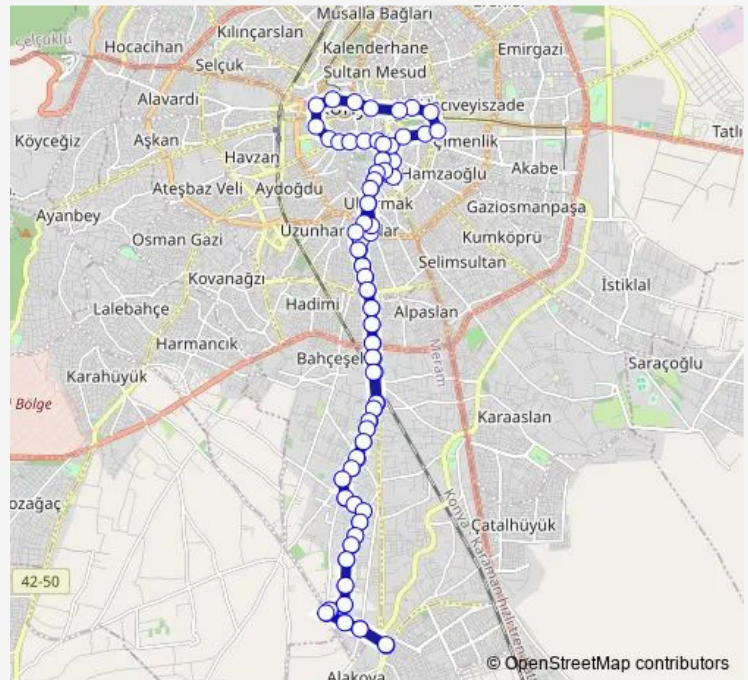

### Route schedule

Alakova SON Durak — Alakova SON Durak

Monday 06:10-23:25

Tuesday 06:10-23:25

Wednesday 06:10-23:25

Thursday 06:10-23:25

Friday 06:10-23:25

Saturday 06:10-23:25

### Route info

Direction: Alakova SON Durak

Stops: 99

Trip Duration: 1 hour 32 min

106-A — Akçaköşk - Akçaköşk

KAŞ Cami

Yaylapinar İlkokulu

Bütüner