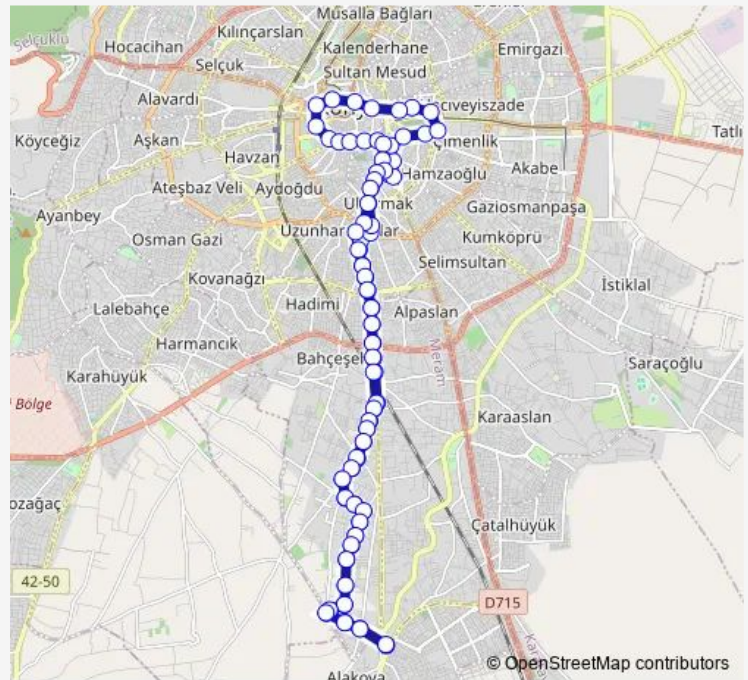

Saturday 06:10-23:25

Sunday 07:30-22:20

Route info

Direction: Alakova SON Durak

Stops: 99

Trip Duration: 1 hour 16 min

106-A — Akçaköşk - Akçaköşk

BusMaps