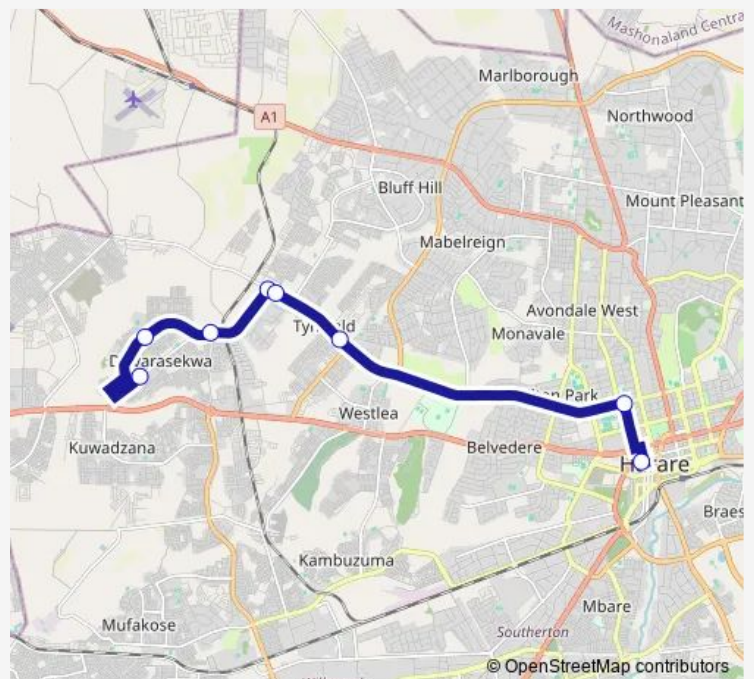

Communal Taxi Service Kuwadzana Phase 3 to Mbuya Nehanda Street Hub

[Go to website](#)

Direction

Dzivarasekwa High 1 School — Corner Jason Moyo Avenue & Mbuya Nehanda Street

8 stops

[Open route schedule](#)

Dzivarasekwa High 1 School

Corner Pasipanodya Street and Mugabe Street

Kuwadzana Unkown Right Turn Stop

Sanganai

Corner DR Nyamusa Road and Kirkman Road

Kirkman Road Right Turn Stop

Montagu, Harare Street

Corner Jason Moyo Avenue & Mbuya Nehanda Street

Route schedule

Dzivarasekwa High 1 School — Corner Jason Moyo Avenue & Mbuya Nehanda Street

Monday	11:48
Tuesday	11:48
Wednesday	11:48
Thursday	11:48
Friday	11:48
Saturday	11:48
Sunday	11:48

Route info

Direction: Dzivarasekwa High 1 School

Stops: 8

Trip Duration: 1 hour 10 min

Communal Taxi Service time schedules and route maps are available in an offline PDF at busmaps.com. Use the busmaps.com website to see live bus times, train schedule or subway schedule, and step-by-step directions for all public transit in Harare