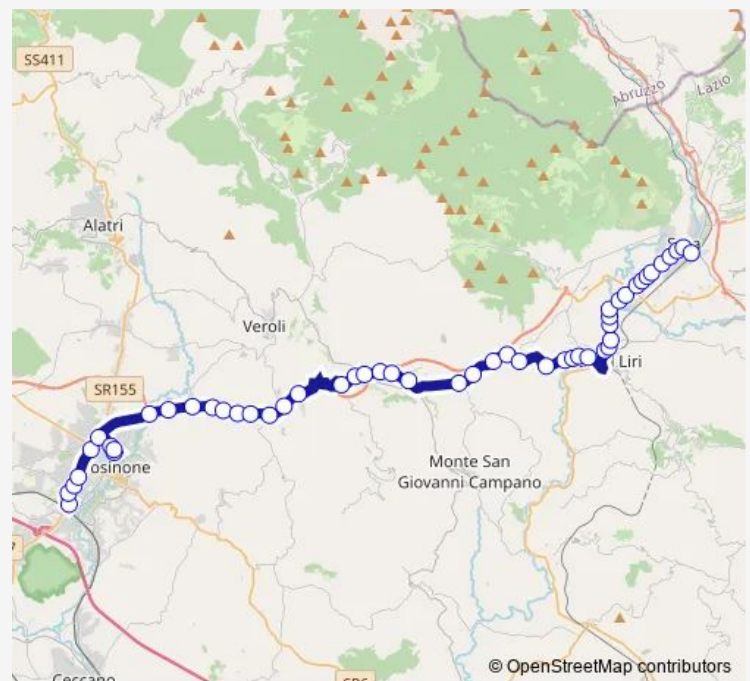

Veroli | Bivio Papetti # f5862

Veroli | San Cristoforo # f5863

Route schedule

Frosinone | Piazza Pertini # f3486 — Sora | Stazione FS # f5890

Monday —

Tuesday —

Wednesday —

Thursday —

Friday —

Saturday —

Sunday 13:20

Route info

Direction: Frosinone | Piazza Pertini # f3486

Stops: 52

Trip Duration: 1 hour 0 min

Frosinone - Sora # Fr966a