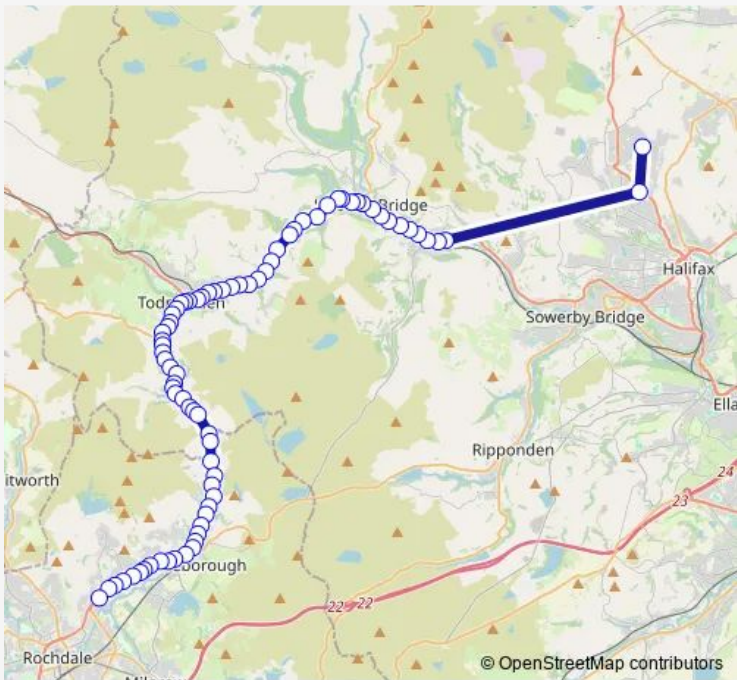

Bus NH11 Smallbridge Library - NHGS

[Go to website](#)

Direction
 North Halifax Grammar — Smallbridge Library
 78 stops
[Open route schedule](#)

- North Halifax Grammar
- Moorside School
- Calder High School
- White Lee Terrace
- Mytholmroyd New Rd
- Burnley Rd Academy
- Bethesda Row
- Bank Buildings
- Falling Royd
- Mayroyd Bridge
- Hebden Bridge Stn
- New Road
- Market Street
- Hebden Bridge Market St
- Bankfoot
- Mytholm Hall
- Green Springs
- Thistle Bottom
- Woodland View
- Callis Bridge
- Sandbed

Route info
 Direction: North Halifax Grammar
 Stops: 78
 Trip Duration: 1 hour 45 min

NH11 — Smallbridge Library - NHGS BusMaps

Knowl Ends Farm

Eastwood Hall

Victoria Terrace

Springside

Shaw Wood View

Lob Mill