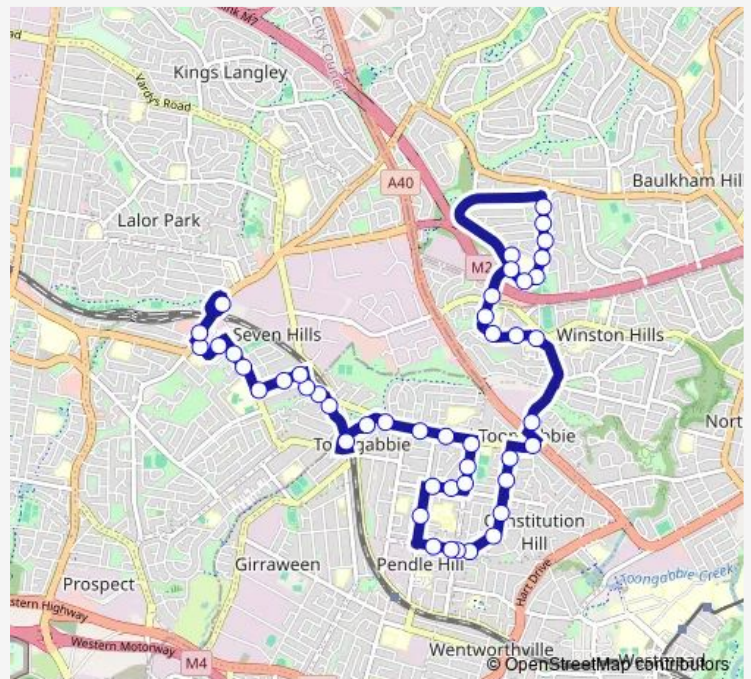

School Bus 2650 Model Farms HS to Seven Hills Station via Toongabbie

[Go to website](#)

Direction

Model Farms High School, Redmond Av — Seven Hills Station, Stand B

46 stops

[Open route schedule](#)

- Model Farms High School, Redmond Av
- Gooden Dr At Mullane Av
- Gooden Dr Opp Malvern Av
- Gooden Dr Before Tamboura Av
- Gooden Dr Opp Larken Av
- Gooden Reserve, Gooden Dr
- Gooden Dr At Lambert Cres
- Gooden Dr Opp Model Farms High School
- Winston Hills Mall, Langdon Rd
- Winston Heights Public School, Langdon Rd
- Winston Heights Public School, Buckleys Rd
- Buckleys Rd Opp Lachlan Dr
- Buckleys Rd Opp St Paul The Apostle Primary School
- Oakes Rd Before Chircan St
- Fitzwilliam Rd At Greenleaf St
- Bogalara Rd Opp Nada St
- Bogalara Rd Before Bulli Rd
- Bogalara Rd Opp Beck Rd
- Bogalara Rd After Boonah St
- Mayflower Village, Bogalara Rd

Route schedule

Model Farms High School, Redmond Av — Seven Hills Station, Stand B

Monday	15:05
Tuesday	15:05
Wednesday	15:05
Thursday	15:05
Friday	15:05
Saturday	—
Sunday	—

Route info

Direction: Model Farms High School, Redmond Av

Stops: 46

Trip Duration: 0 hour 40 min

2650 — Model Farms HS to Seven Hills Station via Toongabbie

Burrabogee Rd At Binalong Rd

Toongabbie Anglican Church, Burrabogee Rd

Burrabogee Rd Opp Birtles Av

Bungaree Rd At Scott St

Carrington St At Best Rd

Best Rd Opp Eighth Av

Seven Hills Rsl, Best Rd

George St After Clancy Lane

Olive St Before Prospect Hwy

Seven Hills Plaza, Prospect Hwy

Seven Hills Station, Stand B

2650 School Bus time schedules and route maps are available in an offline PDF at busmaps.com. Use the busmaps.com website to see live bus times, train schedule or subway schedule, and step-by-step directions for all public transit in Parramatta