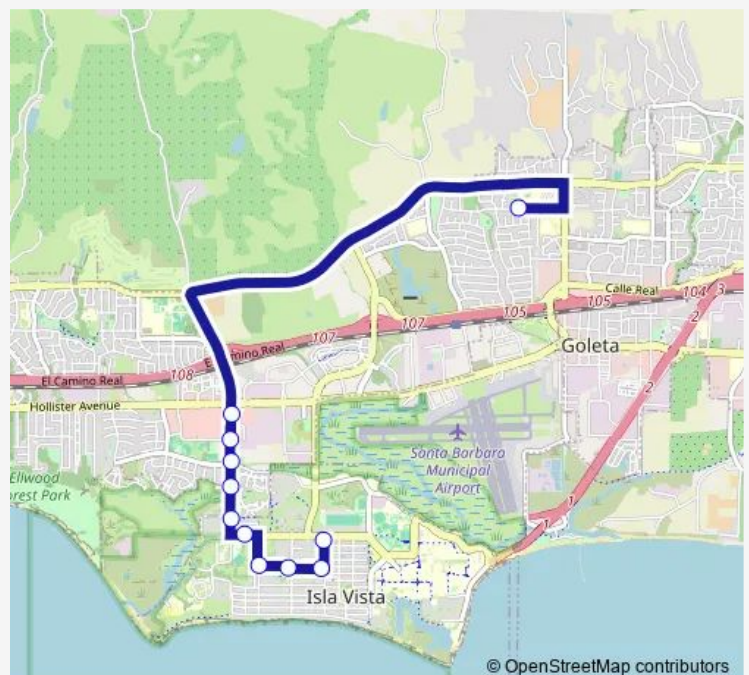

Saturday —

Sunday —

**Route info**

Direction: Camino Pescadero &amp; El Colegio 59

Stops: 11

Trip Duration: 0 hour 25 min

© OpenStreetMap contributors

■ 2650 — Goleta Valley Jr. High

**Direction**

Goleta Valley Junior High — Camino Pescadero &amp; El Colegio

9 stops

[Open route schedule](#)

Goleta Valley Junior High

Storke &amp; Hollister

Storke &amp; Santa Felicia

Storke &amp; Phelps

Monday 15:05

Tuesday 12:35-15:05

Wednesday 15:05

Thursday 15:05

Friday 12:35-15:05

Saturday —

Sunday —

**Route info**