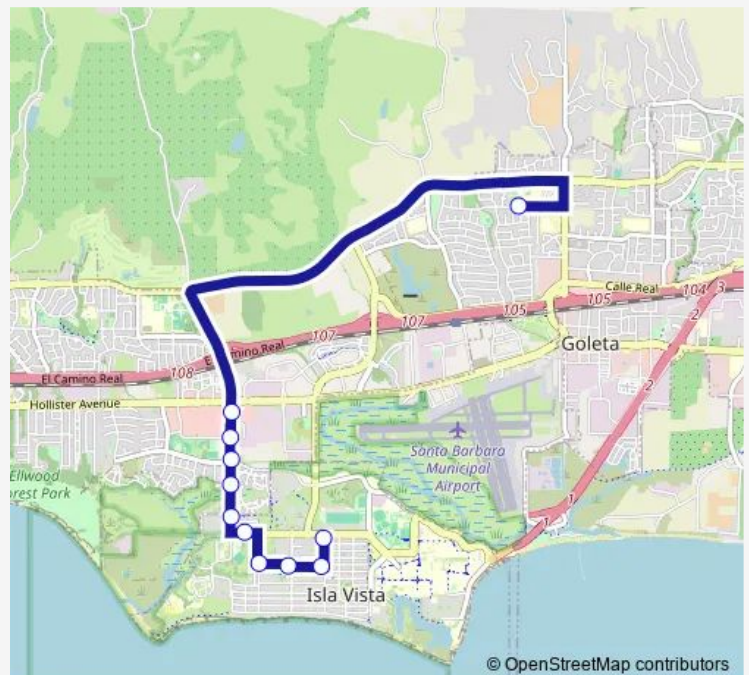

Saturday —

Sunday —

Route info

Direction: Camino Pescadero & El Colegio 59

Stops: 11

Trip Duration: 0 hour 25 min

© OpenStreetMap contributors

Direction

Goleta Valley Junior High — Camino Pescadero & El Colegio

9 stops

[Open route schedule](#)

Goleta Valley Junior High

Storke & Hollister

Storke & Santa Felicia

Storke & Phelps

Storke & Sierra Madre

Wednesday 15:05

Thursday 15:05

Friday 12:35-15:05

Saturday —

Sunday —

Route info

Direction: Goleta Valley Junior High

Stops: 9