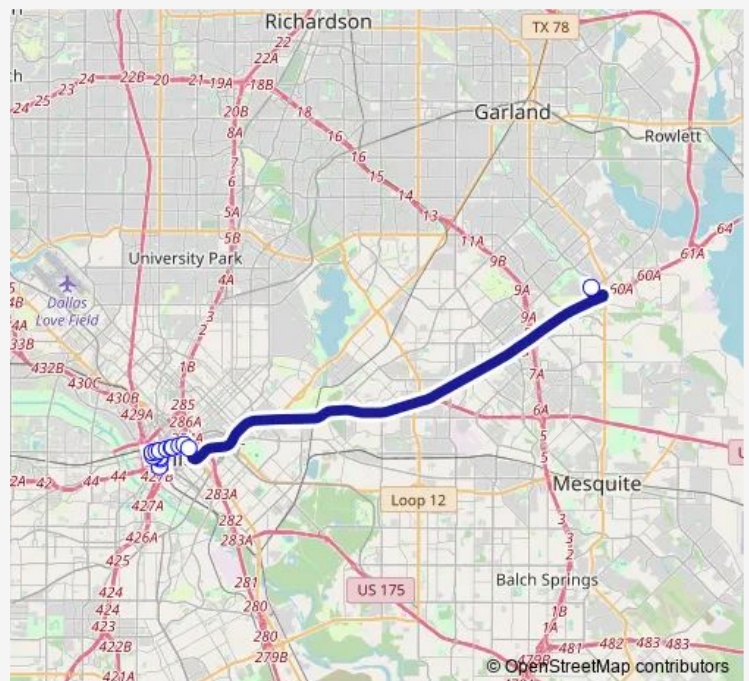

Bus 383 Lake RAY Hubbard Express

[Go to website](#)

Direction

LAKE RAY HUBBARD TRANSIT CENTER — CONVENTION CENTER STATION

15 stops

[Open route schedule](#)

LAKE RAY HUBBARD TRANSIT CENTER

Main @ Cesar Chavez - W - Ns

Young @ Record - E - Ns

Young @ Market - E - Ns

Young @ Lamar - E - Ns

Lamar @ Ceremonial - S - Ns

CONVENTION CENTER STATION

Route schedule

LAKE RAY HUBBARD TRANSIT CENTER — CONVENTION CENTER STATION

Monday	05:30-18:43
Tuesday	05:30-18:43
Wednesday	05:30-18:43
Thursday	05:30-18:43
Friday	05:30-18:43
Saturday	—
Sunday	—

Route info

Direction: LAKE RAY HUBBARD TRANSIT CENTER

Stops: 15

Trip Duration: 0 hour 26 min

383 — Lake RAY Hubbard Express

DirectionCONVENTION CENTER STATION — LAKE RAY HUB-
BARD TRANSIT CENTER

15 stops

[Open route schedule](#)

Route info

Direction: CONVENTION CENTER STATION

Stops: 15

Trip Duration: 0 hour 33 min

Direction

LAKE RAY HUBBARD TRANSIT CENTER — CONVENTION CENTER STATION

15 stops

[Open route schedule](#)