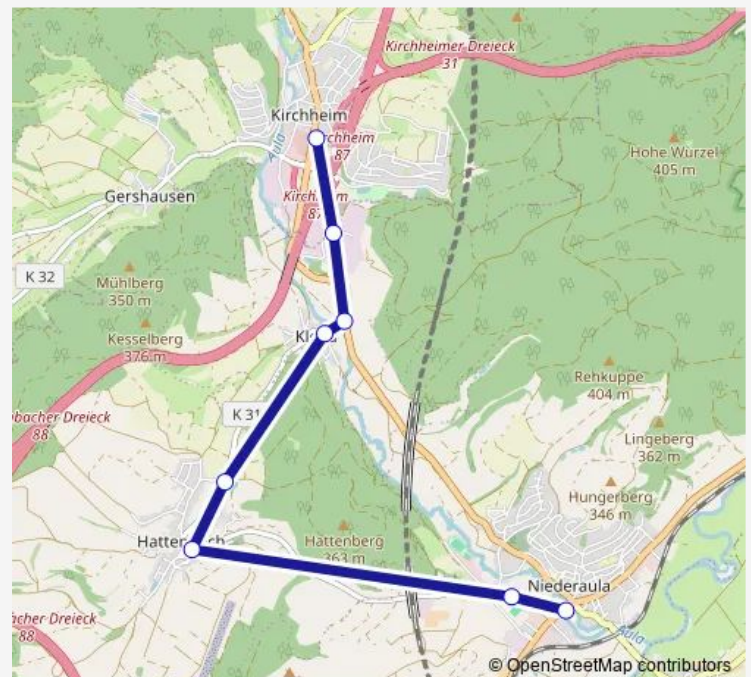

Oberaula Abzweig Hausen — Niederaula Rathaus

Monday 06:39-07:49

Tuesday 06:39-07:49

Wednesday 06:39-07:49

Thursday 06:39-07:49

Friday 06:39-07:49

Saturday —

Sunday —

Route info

Direction: Oberaula Abzweig Hausen

Stops: 19

Trip Duration: 0 hour 41 min

Direction

Kirchheim-Kemmerode — Niederaula Rathaus

12 stops

[Open route schedule](#)