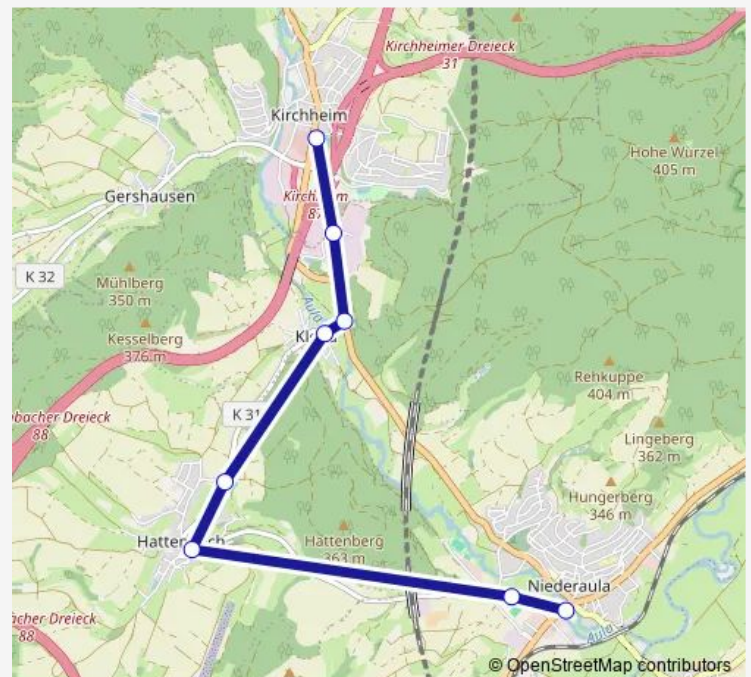

### Route schedule

Oberaula Abzweig Hausen — Niederaula Rathaus

Monday 06:39-07:49

Tuesday 06:39-07:49

Wednesday 06:39-07:49

Thursday 06:39-07:49

Friday 06:39-07:49

Saturday —

### Route info

Direction: Oberaula Abzweig Hausen

Stops: 19

Trip Duration: 0 hour 41 min

## Route info

Direction: Kirchheim-Kemmerode

Stops: 12

Trip Duration: 0 hour 30 min

## Route info

Direction: Niederaula Rathaus

Stops: 8

Trip Duration: 0 hour 17 min