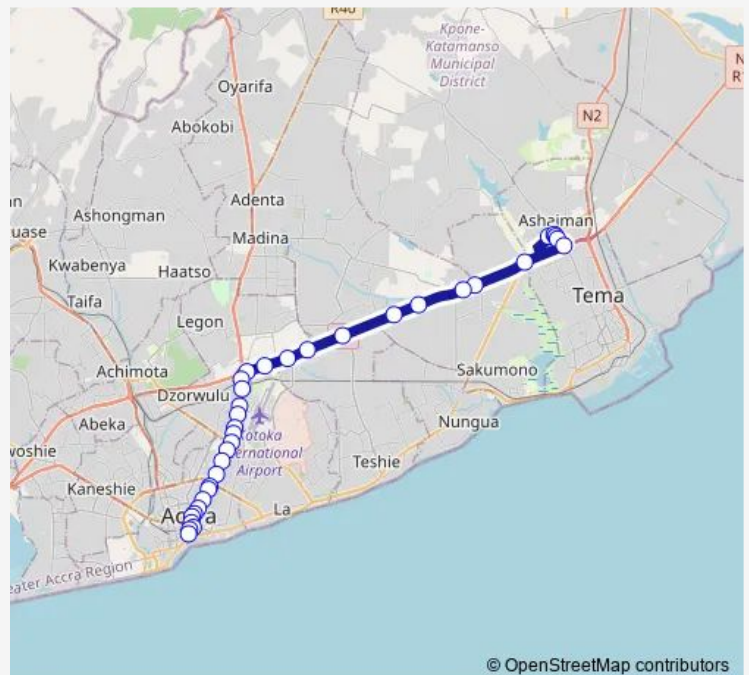

Action Chapel

Manet

Coca-Cola / Police Station

Route schedule

Accra New Tema Station — Ashaiman

Monday 06:00

Tuesday 06:00

Wednesday 06:00

Thursday 06:00

Friday 06:00

Saturday 06:00

Sunday 06:00

Route info

Direction: Accra New Tema Station

Stops: 34

Trip Duration: 0 hour 55 min

© OpenStreetMap contributors

383 — Ashaiman Main Station ↔ Accra New Tema Station

Kicc

Trasacco

18 Junction

Abattoir

Biscuit Factory

Under Bridge

Ashaiman Overhead

Hospital Roundabout Junction

Washing Bay

Ashaiman Traffic Junction

Ashaiman Police Station

Ashaiman Last Stop

Ashaiman

Direction