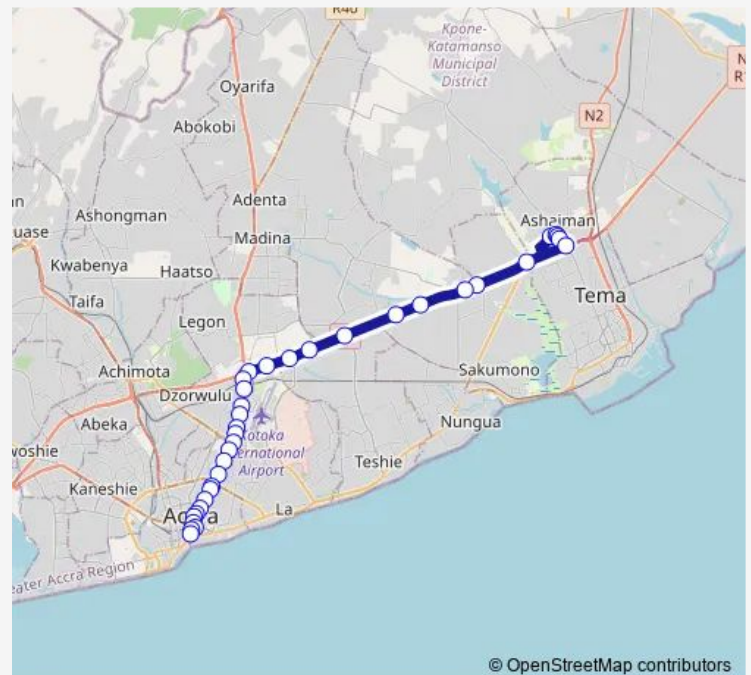

Direction

Ashaiman — Accra New Tema Station

35 stops

[Open route schedule](#)

- Ashaiman
- Ashaiman Market
- Ashaiman Traffic Junction
- Washing Bay
- Ashaiman Overhead
- Under Bridge
- Biscuit Factory
- Abattoir
- Kicc
- Police Station
- Manet
- Toll booth
- Flower Pot
- Action Chapel
- Tetteh Quarshie / Roundabout
- Spanner
- Shangrila
- Airport First
- Airport Second
- Opeibea First
- Opeibea Second

Route schedule

Ashaiman — Accra New Tema Station

Monday	06:00
Tuesday	06:00
Wednesday	06:00
Thursday	06:00
Friday	06:00
Saturday	06:00
Sunday	06:00

Route info

Direction: Ashaiman

Stops: 35

Trip Duration: 1 hour 6 min

© OpenStreetMap contributors

37

37 Hospital

37 Water Works

Flagstaff House

Sankara

Immigration

ADB House

Trip Duration: 0 hour 55 min

Biscuit Factory

Under Bridge

Ashaiman Overhead

Hospital Roundabout Junction

Washing Bay

Ashaiman Traffic Junction

Ashaiman Police Station